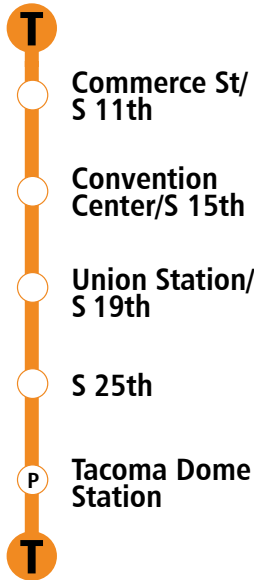

Link

T Line Tacoma Dome-Commerce St.

T Line rides are free

Effective September 18, 2022 – March 18, 2023

Weekdays			
Northbound		Southbound	
Tacoma Dome	Commerce St.	Commerce St.	Tacoma Dome
5:00AM	5:08	5:14	5:22
5:24	5:32	5:38	5:46
5:48	5:56	6:02	6:10
6:12	6:20	6:26	6:34
6:36	6:44	6:50	6:58
6:38AM – 8:00PM Trains run every 12 min.			
8:00PM	8:08	8:14	8:22
8:24	8:32	8:38	8:46
8:48	8:56	9:02	9:10
9:12	9:20	9:26	9:34
9:36	9:44	9:50	9:58
10:00*	10:08*	10:14*	10:22*

Saturdays			
Northbound		Southbound	
Tacoma Dome	Commerce St.	Commerce St.	Tacoma Dome
7:48AM	7:56	8:02	8:10
8:00AM – 10:00PM Trains run every 12 min.			
10:00PM*	10:08*	10:14*	10:22*

Sundays			
Northbound		Southbound	
Tacoma Dome	Commerce St.	Commerce St.	Tacoma Dome
9:48AM	9:56	10:02	10:10
10:12	10:20	10:26	10:34
10:36	10:44	10:50	10:58
11:00	11:08	11:14	11:22
11:24	11:32	11:38	11:46
11:48	11:56	12:02	12:10
12:12PM	12:20	12:26	12:34
12:36	12:44	12:50	12:58
1:00	1:08	1:14	1:22
1:24	1:32	1:38	1:46
1:48	1:56	2:02	2:10
2:12	2:20	2:26	2:34
2:36	2:44	2:50	2:58
3:00	3:08	3:14	3:22
3:24	3:32	3:38	3:46
3:48	3:56	4:02	4:10
4:12	4:20	4:26	4:34
4:36	4:44	4:50	4:58
5:00	5:08	5:14	5:22
5:24	5:32	5:38	5:46
5:48*	5:56*	6:02*	6:10*