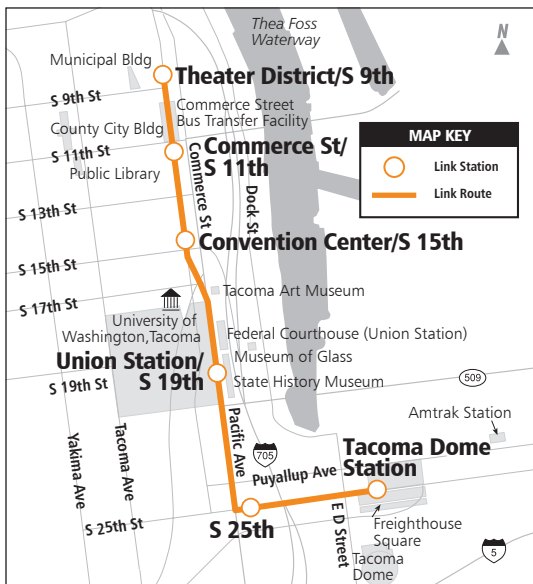

Tacoma Link

Tacoma Link trains run every 12-24 minutes Monday through Friday, every 12 minutes on Saturday and every 24 minutes on Sunday through downtown Tacoma. On holidays, Tacoma Link runs a Sunday schedule.

Tacoma Link rides are free until 2022.

Weekday

Northbound		Southbound	
Tacoma Dome	Theater District	Theater District	Tacoma Dome
5:00AM	5:10	5:12AM	5:22
5:24	5:34	5:36	5:46
5:48	5:58	6:00	6:10
6:12	6:22	6:24	6:34
6:36	6:46	6:48	6:58
<i>Trains run every 12 minutes</i>			
8:00PM	8:10	8:12PM	8:22
8:24	8:34	8:36	8:46
8:48	8:58	9:00	9:10
9:12	9:22	9:24	9:34
9:36	9:46	9:48	9:58
10:00	10:10	10:12	10:22

Sunday / holiday

Northbound		Southbound	
Tacoma Dome	Theater District	Theater District	Tacoma Dome
9:48AM	9:58	10:00AM	10:10
10:12	10:22	10:24	10:34
10:36	10:46	10:48	10:58
11:00	11:10	11:12	11:22
11:24	11:34	11:36	11:46
11:48	11:58	12:00PM	12:10
12:12PM	12:22	12:24	12:34
12:36	12:46	12:48	12:58
1:00	1:10	1:12	1:22
1:24	1:34	1:36	1:46
1:48	1:58	2:00	2:10
2:12	2:22	2:24	2:34
2:36	2:46	2:48	2:58
3:00	3:10	3:12	3:22
3:24	3:34	3:36	3:46
3:48	3:58	4:00	4:10
4:12	4:22	4:24	4:34
4:36	4:46	4:48	4:58
5:00	5:10	5:12	5:22
5:24	5:34	5:36	5:46
5:48	5:58	6:00	6:10

Saturday

Northbound		Southbound	
Tacoma Dome	Theater District	Theater District	Tacoma Dome
7:48AM	7:58	8:00AM	8:10
<i>Trains run every 12 minutes</i>			
10:00PM	10:10	10:12PM	10:22