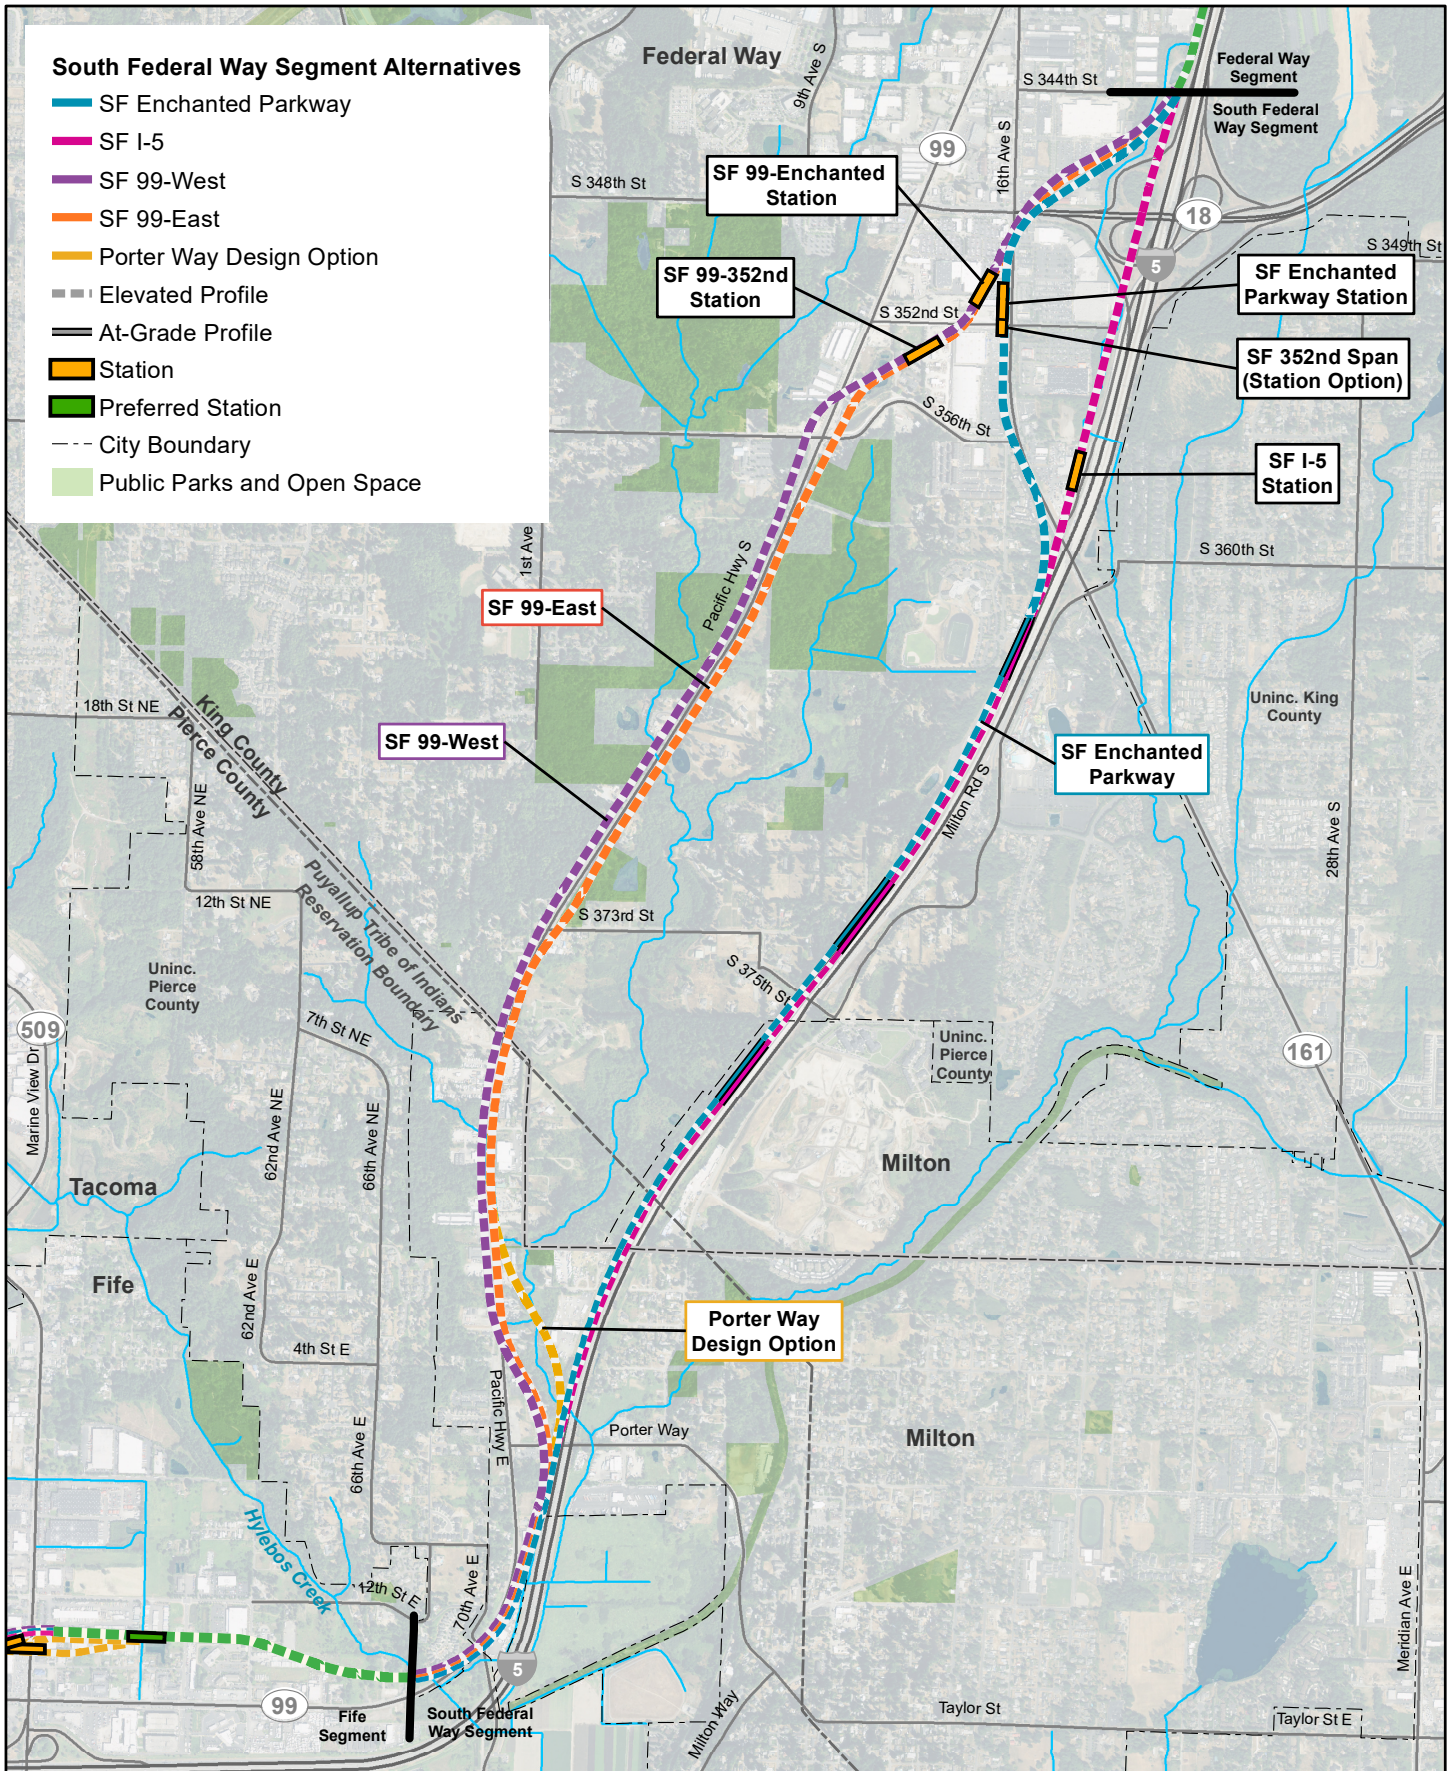

Data Sources: King and Pierce County, Cities of Federal Way, Fife, Milton, Tacoma (2019).

FIGURE 1
Federal Way Segment Alternatives
Tacoma Dome Link Extension

Data Sources: King and Pierce County, Cities of Federal Way, Fife, Milton, Tacoma (2019).

FIGURE 2
 South Federal Way Segment Alternatives
 Tacoma Dome Link Extension

DRAFT: For internal discussion only. Not reviewed or approved on behalf of any party.

Data Sources: King and Pierce County, Cities of Federal Way, Fife, Milton, Tacoma (2019).

FIGURE 3
Fife Segment Alternatives

Tacoma Dome Link Extension

Data Sources: King and Pierce County, Cities of Federal Way, Fife, Milton, Tacoma (2019).

DRAFT: For internal discussion only. Not reviewed or approved on behalf of any party.

FIGURE 4
Tacoma Segment Alternatives
Tacoma Dome Link Extension