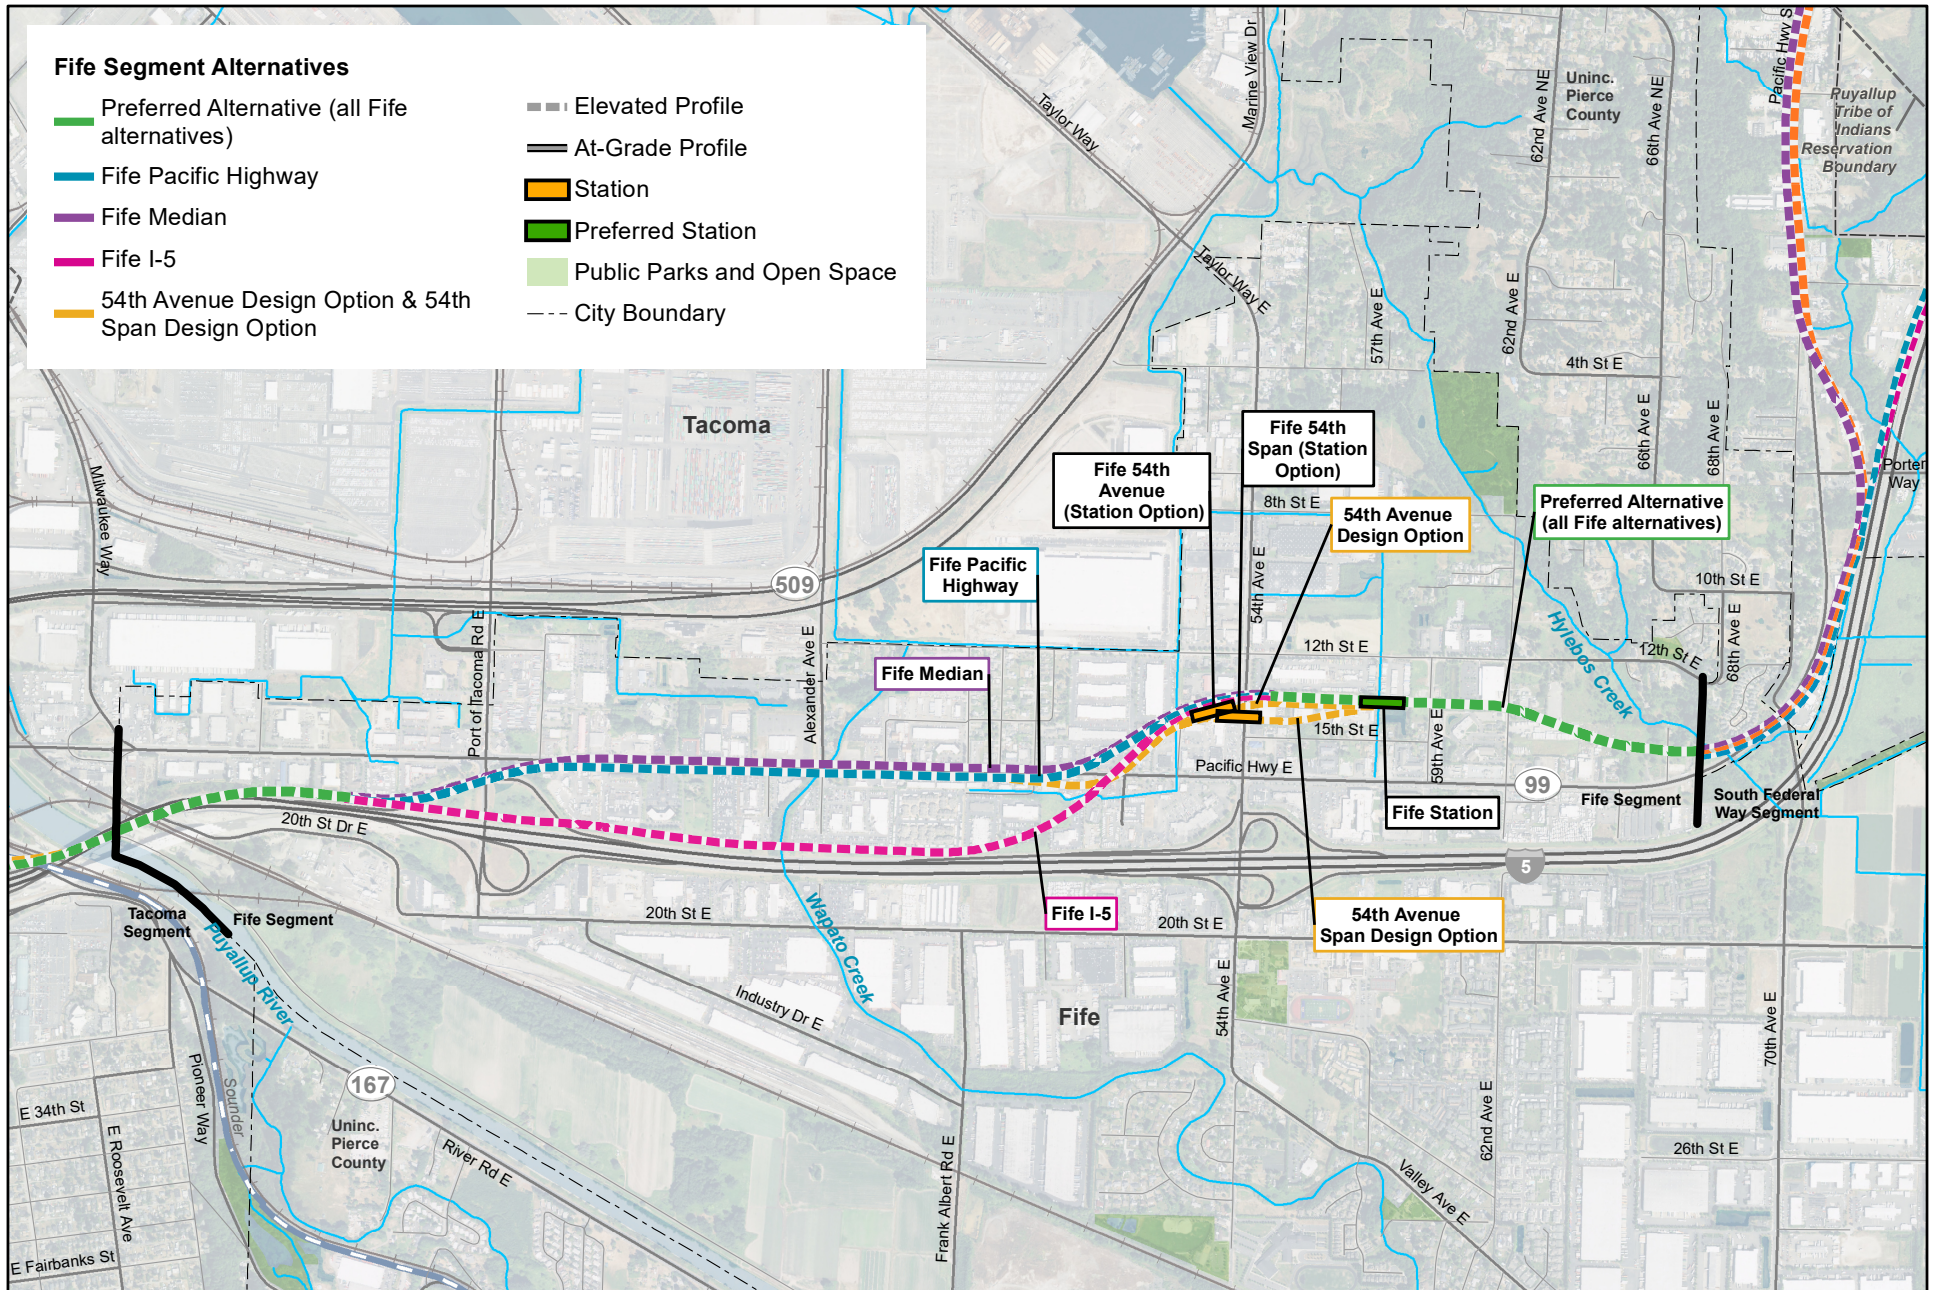

Data Sources: King and Pierce County, Cities of Federal Way, Fife, Milton, Tacoma (2019).

FIGURE 1
Federal Way Segment Alternatives
Tacoma Dome Link Extension

Data Sources: King and Pierce County, Cities of Federal Way, Fife, Milton, Tacoma (2019).

FIGURE 2
 South Federal Way Segment Alternatives
 Tacoma Dome Link Extension

DRAFT: For internal discussion only. Not reviewed or approved on behalf of any party.

Data Sources: King and Pierce County, Cities of Federal Way, Fife, Milton, Tacoma (2019).

FIGURE 3
Fife Segment Alternatives

Tacoma Dome Link Extension

Data Sources: King and Pierce County, Cities of Federal Way, Fife, Milton, Tacoma (2019).

DRAFT: For internal discussion only. Not reviewed or approved on behalf of any party.

FIGURE 4
Tacoma Segment Alternatives
Tacoma Dome Link Extension