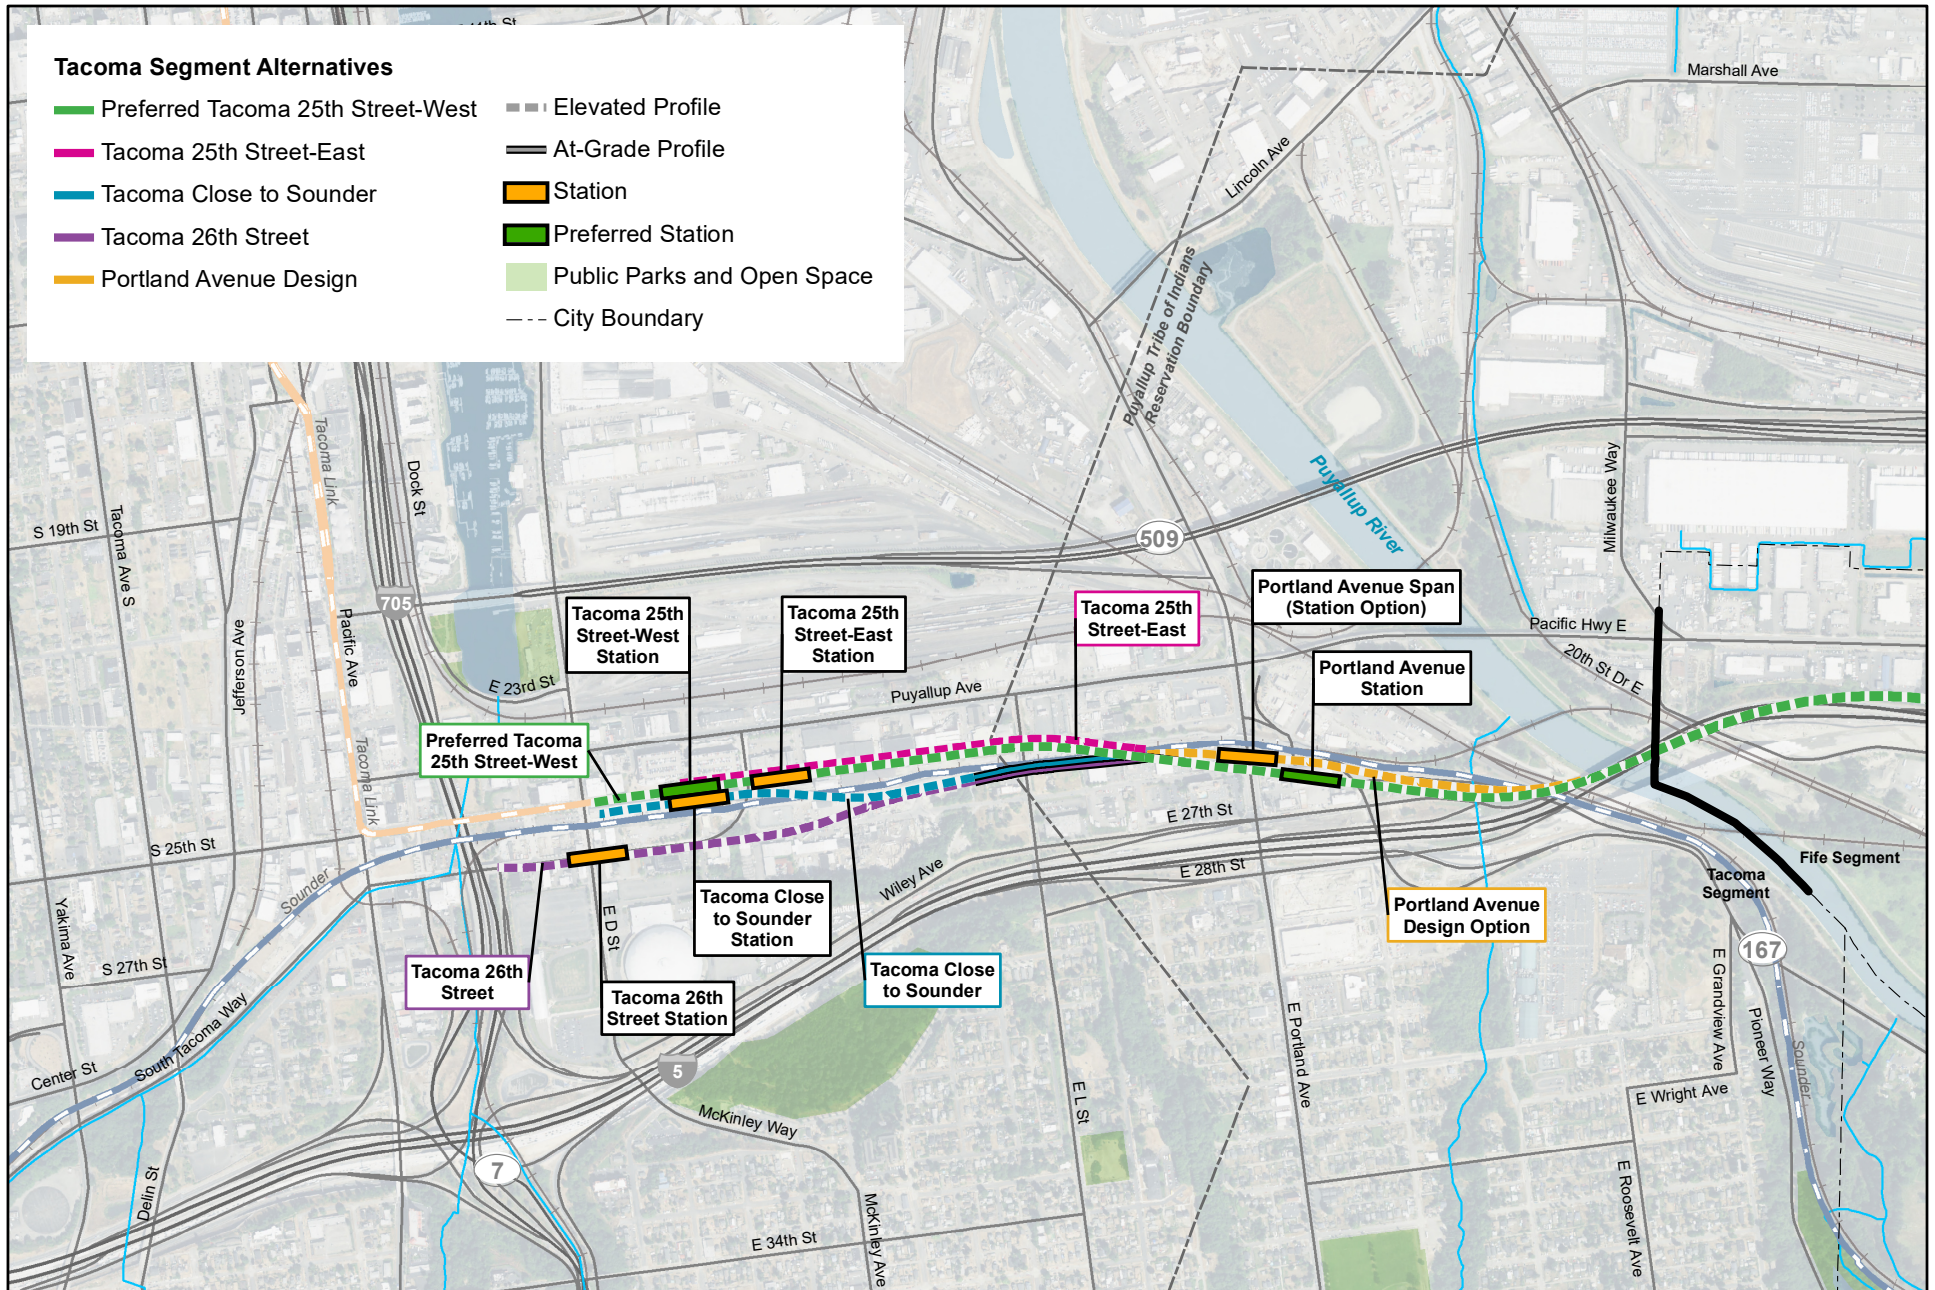

Data Sources: King and Pierce County, Cities of Federal Way, Fife, Milton, Tacoma (2019).

FIGURE 1
Federal Way Segment Alternatives
Tacoma Dome Link Extension

Data Sources: King and Pierce County, Cities of Federal Way, Fife, Milton, Tacoma (2019).

FIGURE 2
 South Federal Way Segment Alternatives
 Tacoma Dome Link Extension

DRAFT: For internal discussion only. Not reviewed or approved on behalf of any party.

Data Sources: King and Pierce County, Cities of Federal Way, Fife, Milton, Tacoma (2019).

FIGURE 3
Fife Segment Alternatives

Tacoma Dome Link Extension

Data Sources: King and Pierce County, Cities of Federal Way, Fife, Milton, Tacoma (2019).

DRAFT: For internal discussion only. Not reviewed or approved on behalf of any party.

FIGURE 4
Tacoma Segment Alternatives
Tacoma Dome Link Extension