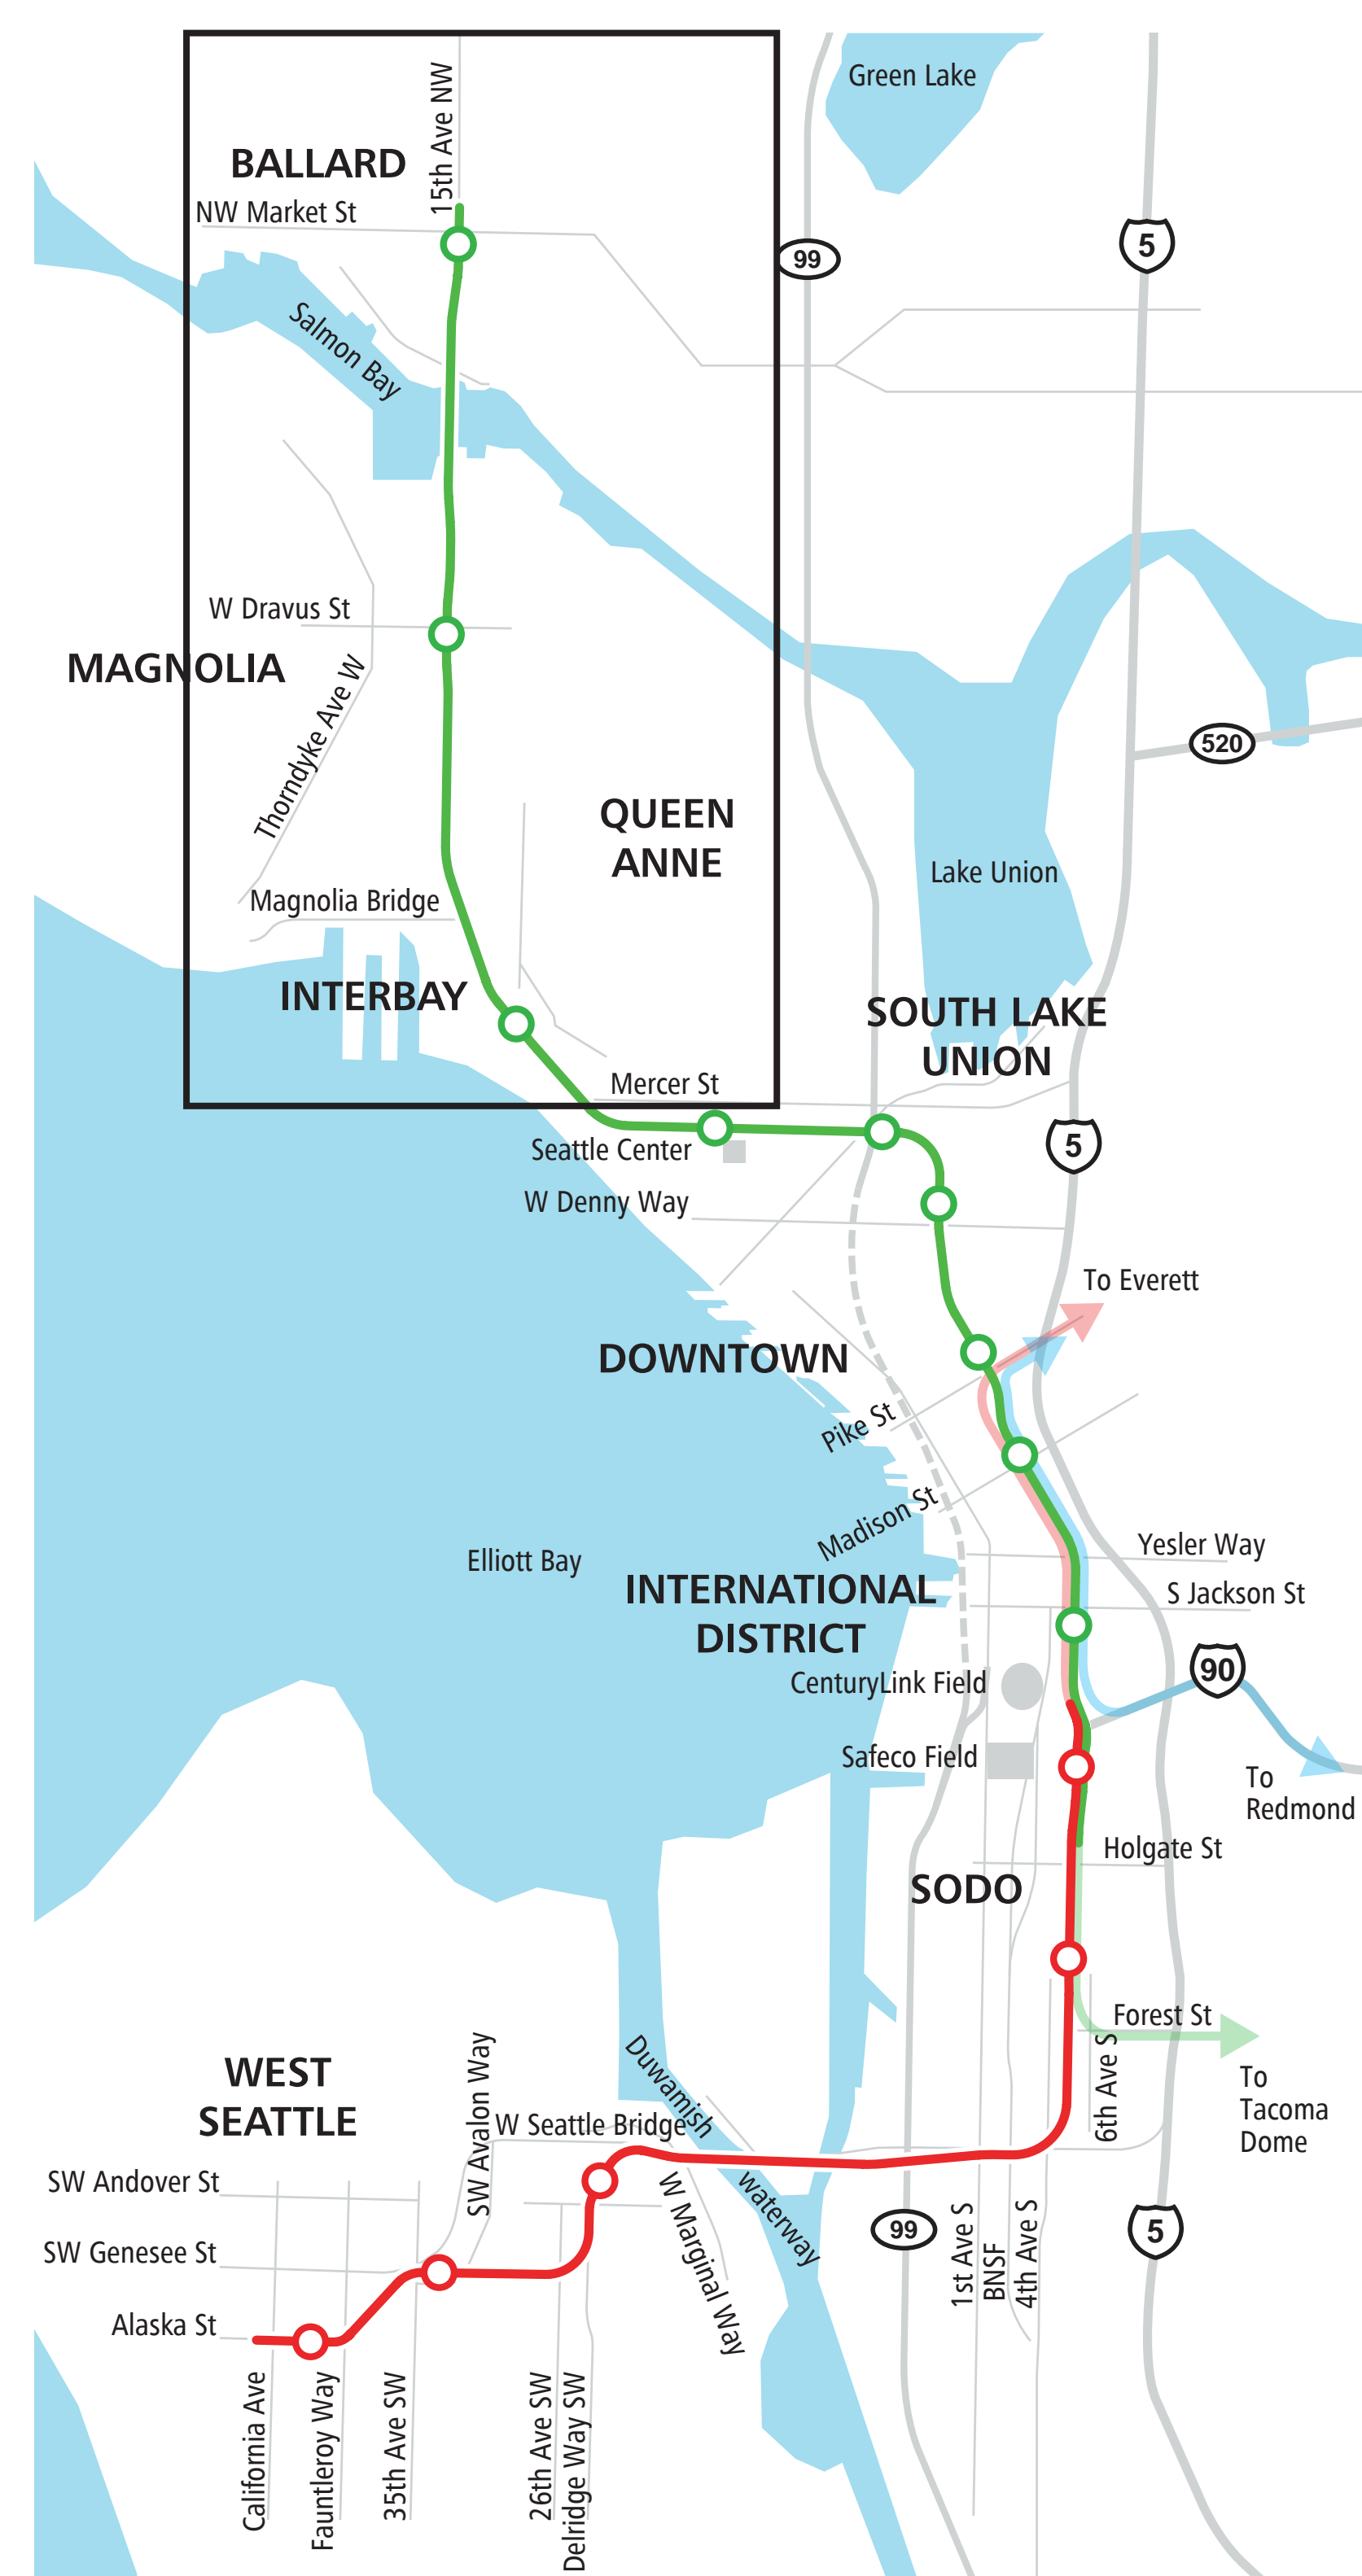

# West Seattle and Ballard

Link Extensions

## Draft EIS alternatives - Interbay/Ballard segment

### KEY MAP

- Red line with circle: West Seattle extension/Station area
- Green line with circle: Ballard extension/Station area

### ROUTE AND STATION PROFILES

- Thick solid line: ELEVATED
- Thin solid line: AT-GRADE
- Dotted line: TUNNEL
- Rectangular symbol: TUNNEL PORTAL