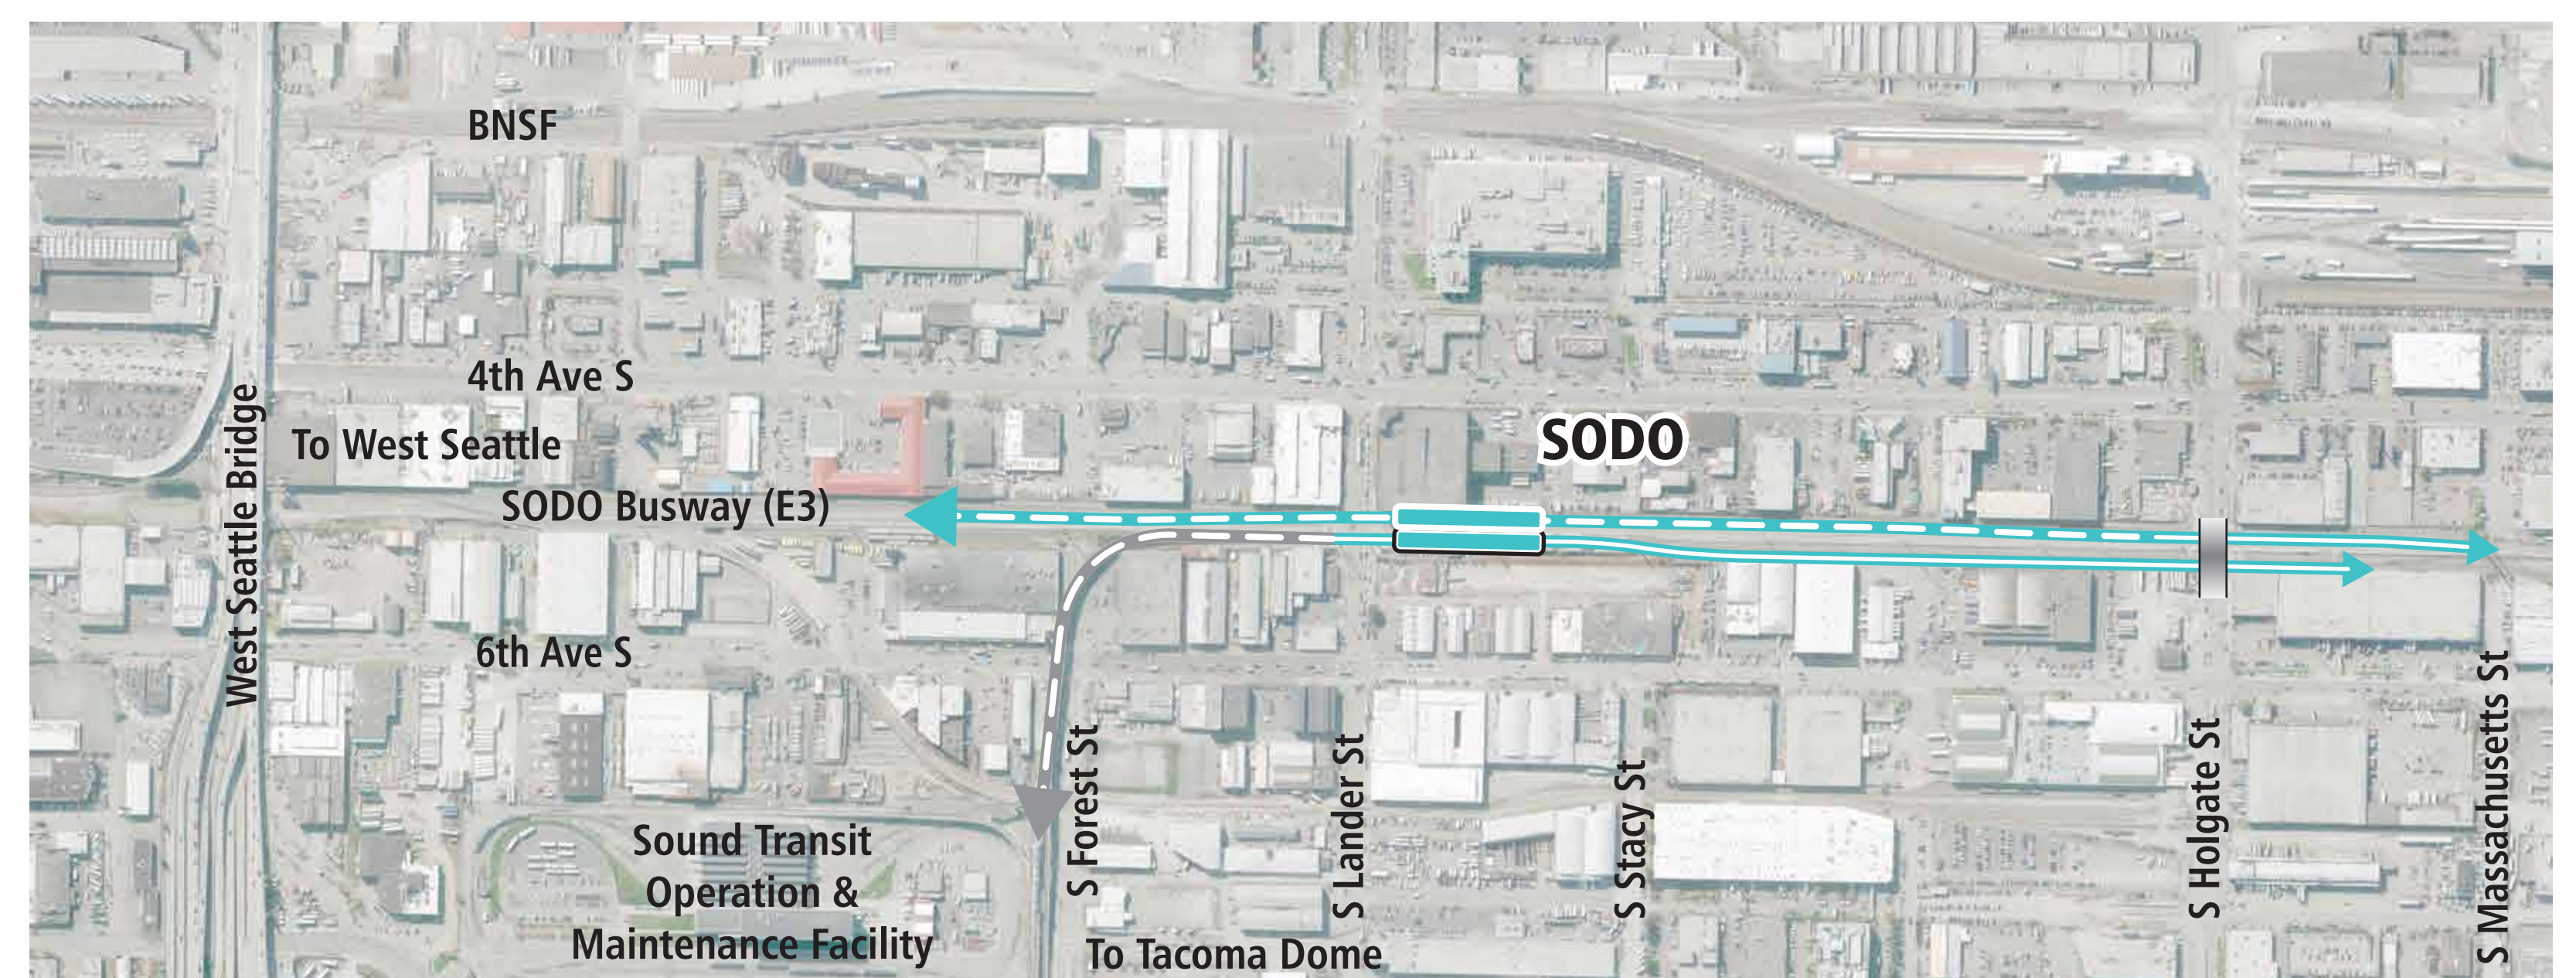

West Seattle and Ballard

Link Extensions

Draft EIS alternatives - SODO segment

KEY MAP

- Red line with circle: West Seattle extension/Station area
- Green line with circle: Ballard extension/Station area

DRAFT EIS ALTERNATIVES

- Pink bar: PREFERRED ALTERNATIVES
- Cyan bar: OTHER DRAFT EIS ALTERNATIVES

ROUTE AND STATION PROFILES

- Elevated: [Symbol] / [Symbol]
- At-grade: [Symbol] / [Symbol]
- Tunnel: [Symbol] / [Symbol]
- Tunnel Portal: [Symbol]
- Street Overpass: [Symbol]