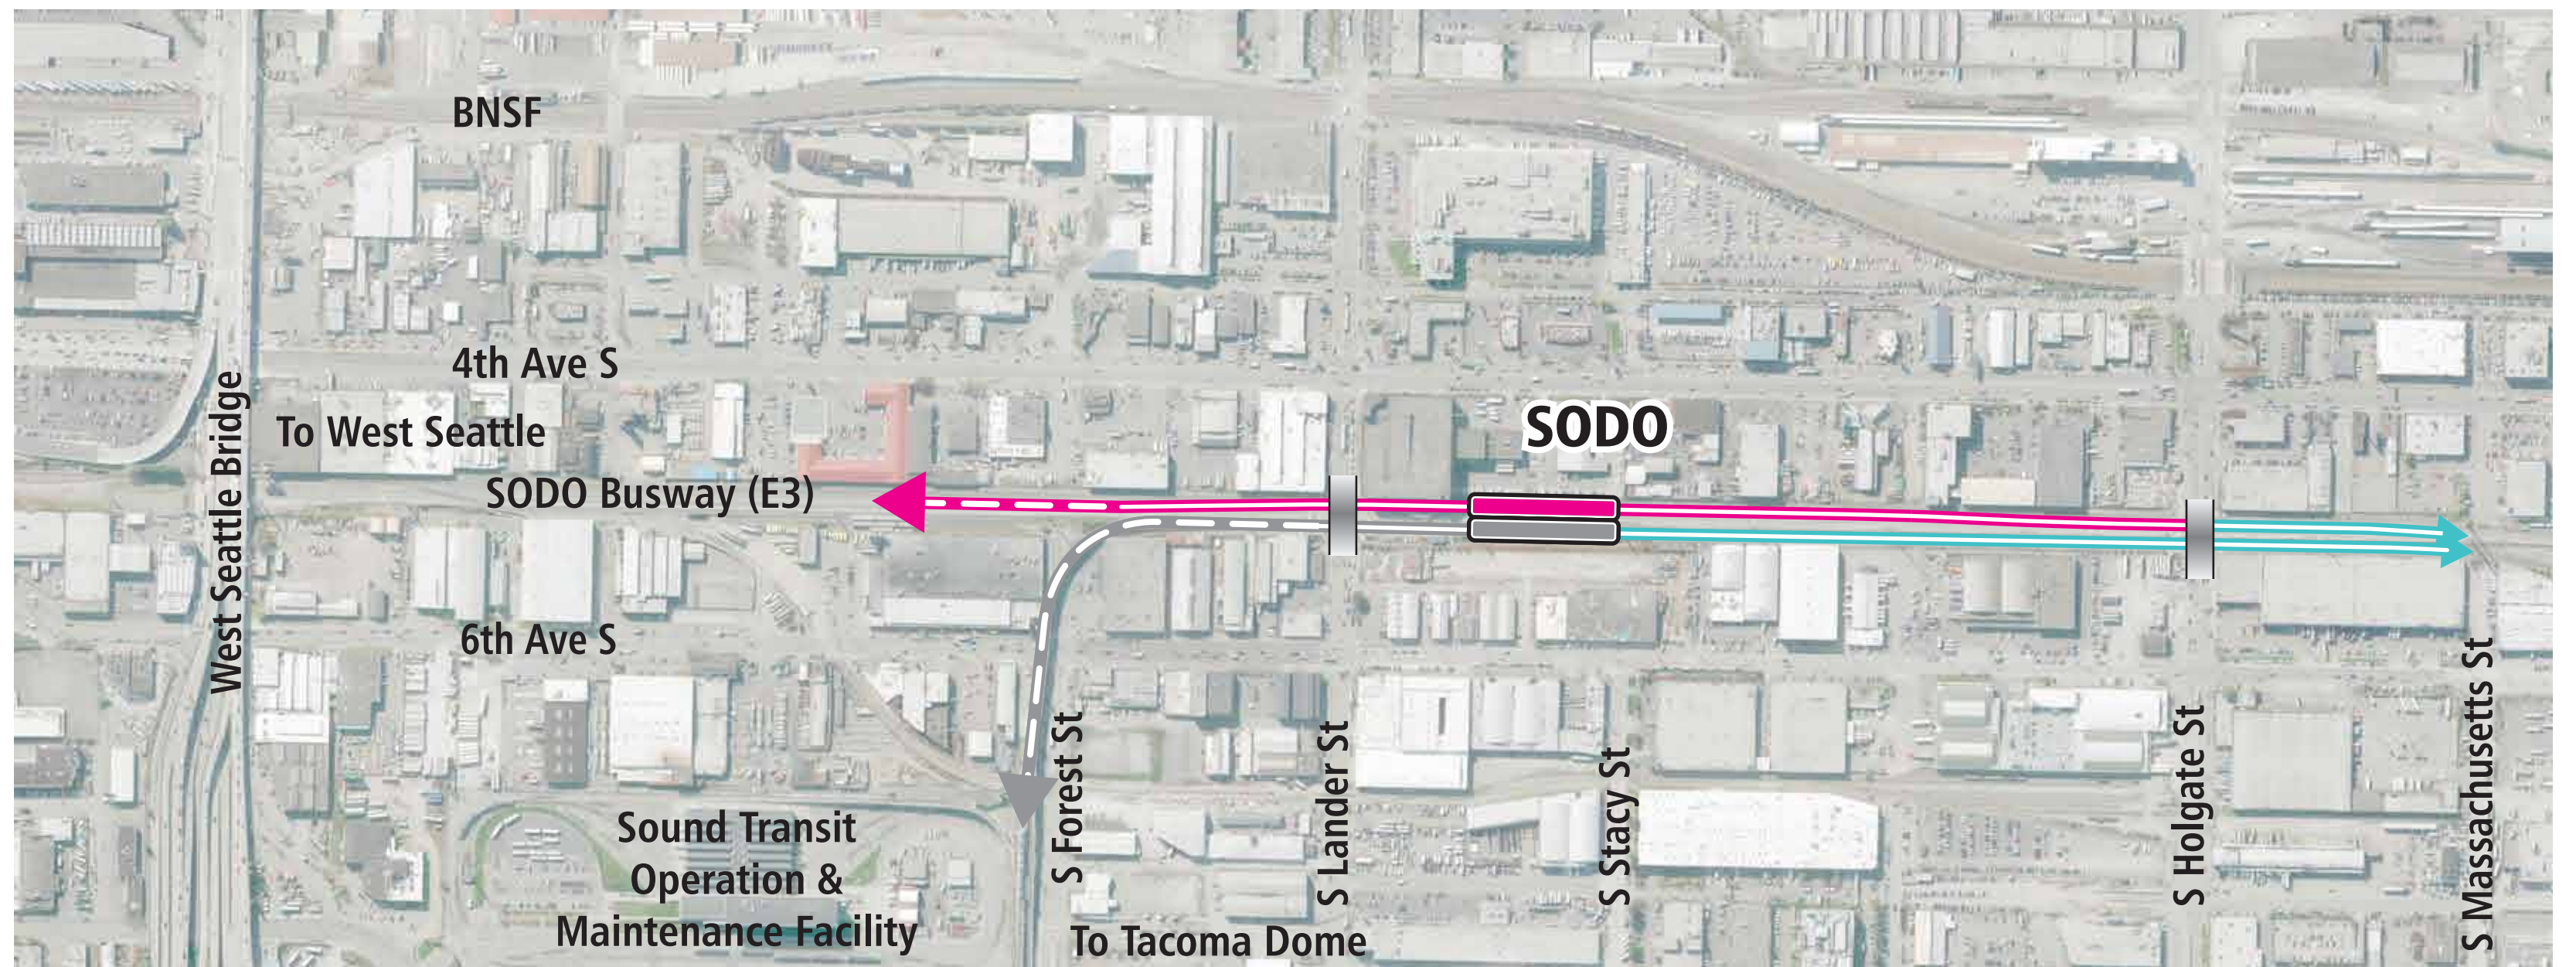

West Seattle and Ballard

Link Extensions

Draft EIS alternatives - SODO segment

KEY MAP

- Red line with circle: West Seattle extension/Station area
- Green line with circle: Ballard extension/Station area

DRAFT EIS ALTERNATIVES

- Pink bar: PREFERRED ALTERNATIVES
- Cyan bar: OTHER DRAFT EIS ALTERNATIVES

ROUTE AND STATION PROFILES

- Elevated: [Symbol] / [Symbol]
- At-grade: [Symbol] / [Symbol]
- Tunnel: [Symbol] / [Symbol]
- Tunnel Portal: [Symbol]
- Street Overpass: [Symbol]