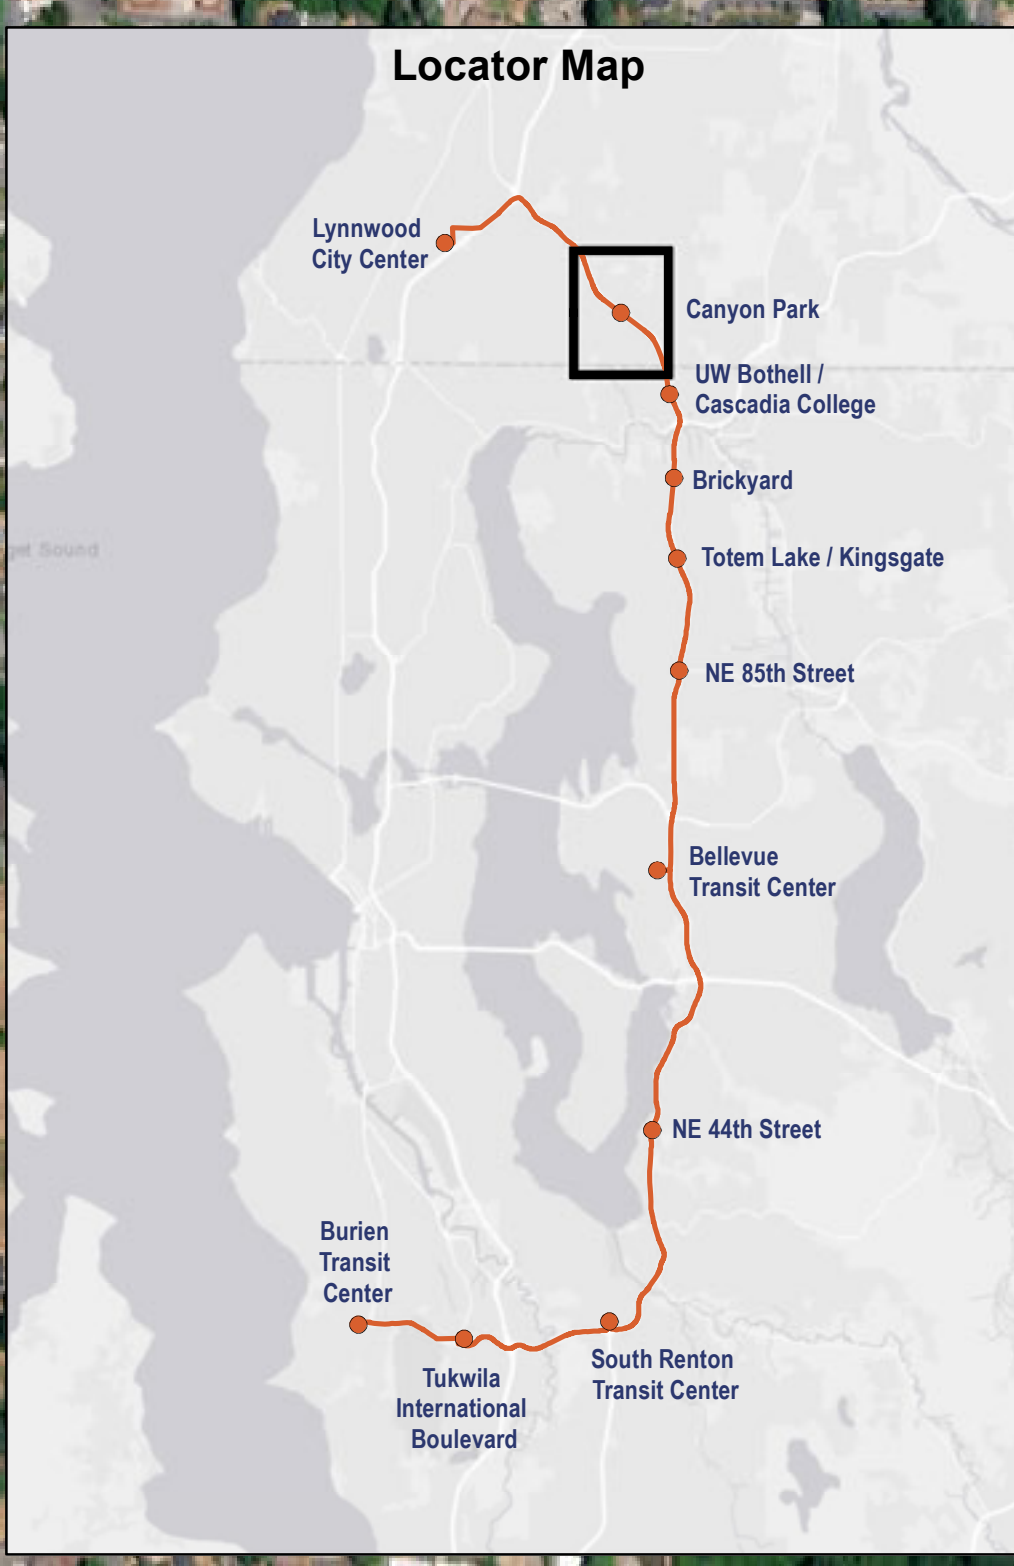

# Lynnwood City Center

**Legend**

- I-405 BRT Station Areas
- I-405 BRT Corridor
- County boundary
- City boundary

**NORTH**

0 500 1,000 2,000 Feet

# UW Bothell / Cascadia College

Connection to SR 522/NE 145th BRT

Cascadia College &  
UW Bothell

WOODVILLE

BOTHELL

# Brickyard

Brickyard  
Park & Ride

- Legend**
- I-405 BRT Station Areas
  - I-405 BRT Corridor
  - County boundary
  - City boundary