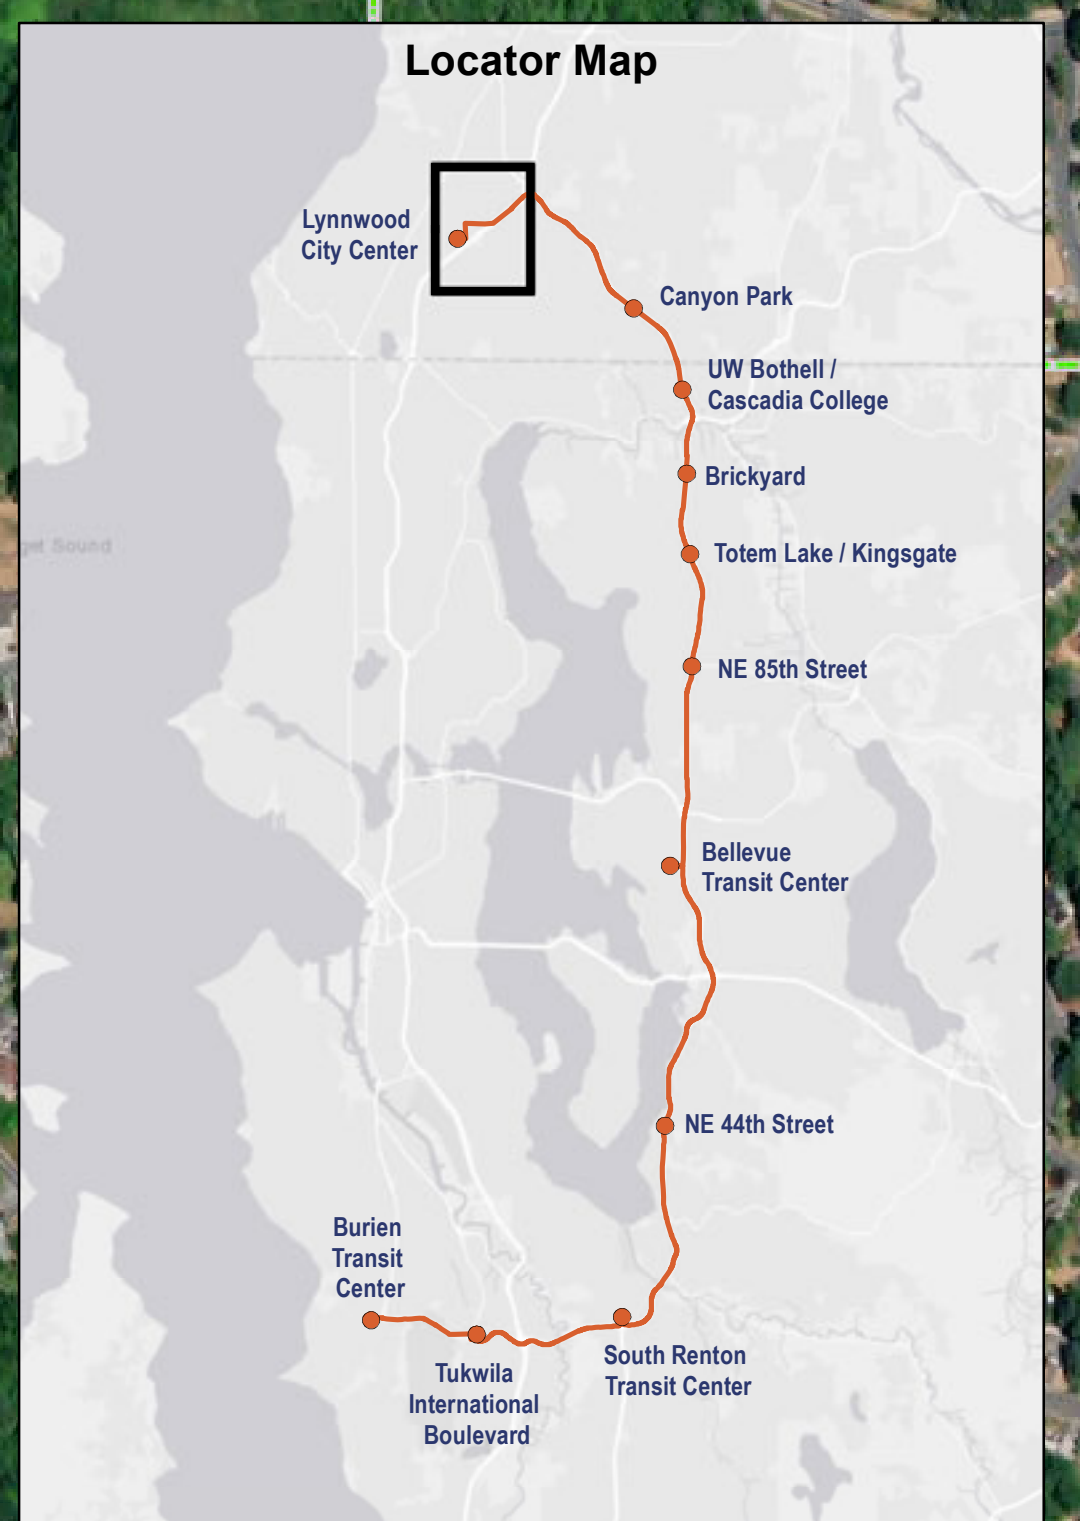

# Lynnwood City Center

**Legend**

- I-405 BRT Station Areas
- I-405 BRT Corridor
- County boundary
- City boundary

**NORTH**

0 500 1,000 2,000 Feet

# Canyon Park

# UW Bothell / Cascadia College

Connection to SR 522/NE 145th BRT

Cascadia College &  
UW Bothell

WOODVILLE

BOTHELL

# Brickyard

Brickyard  
Park & Ride

- Legend**
- I-405 BRT Station Areas
  - I-405 BRT Corridor
  - County boundary
  - City boundary