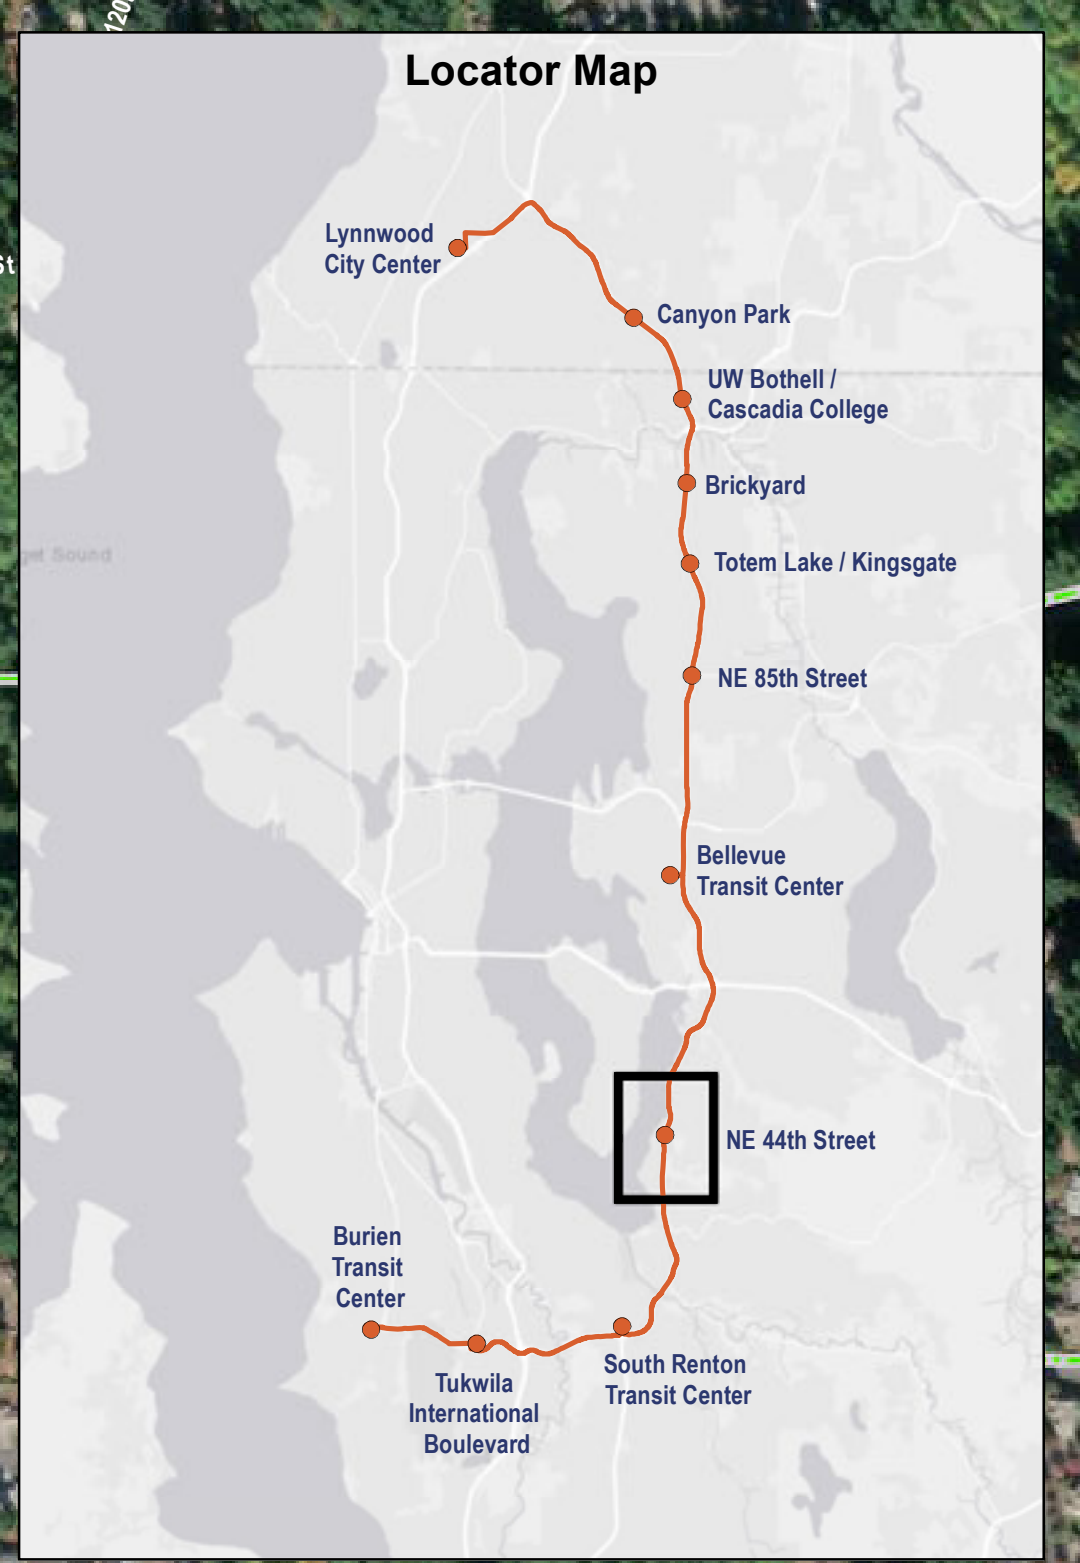

NE 44th Street

Legend

- I-405 BRT Station Areas
- I-405 BRT Corridor
- County boundary
- City boundary