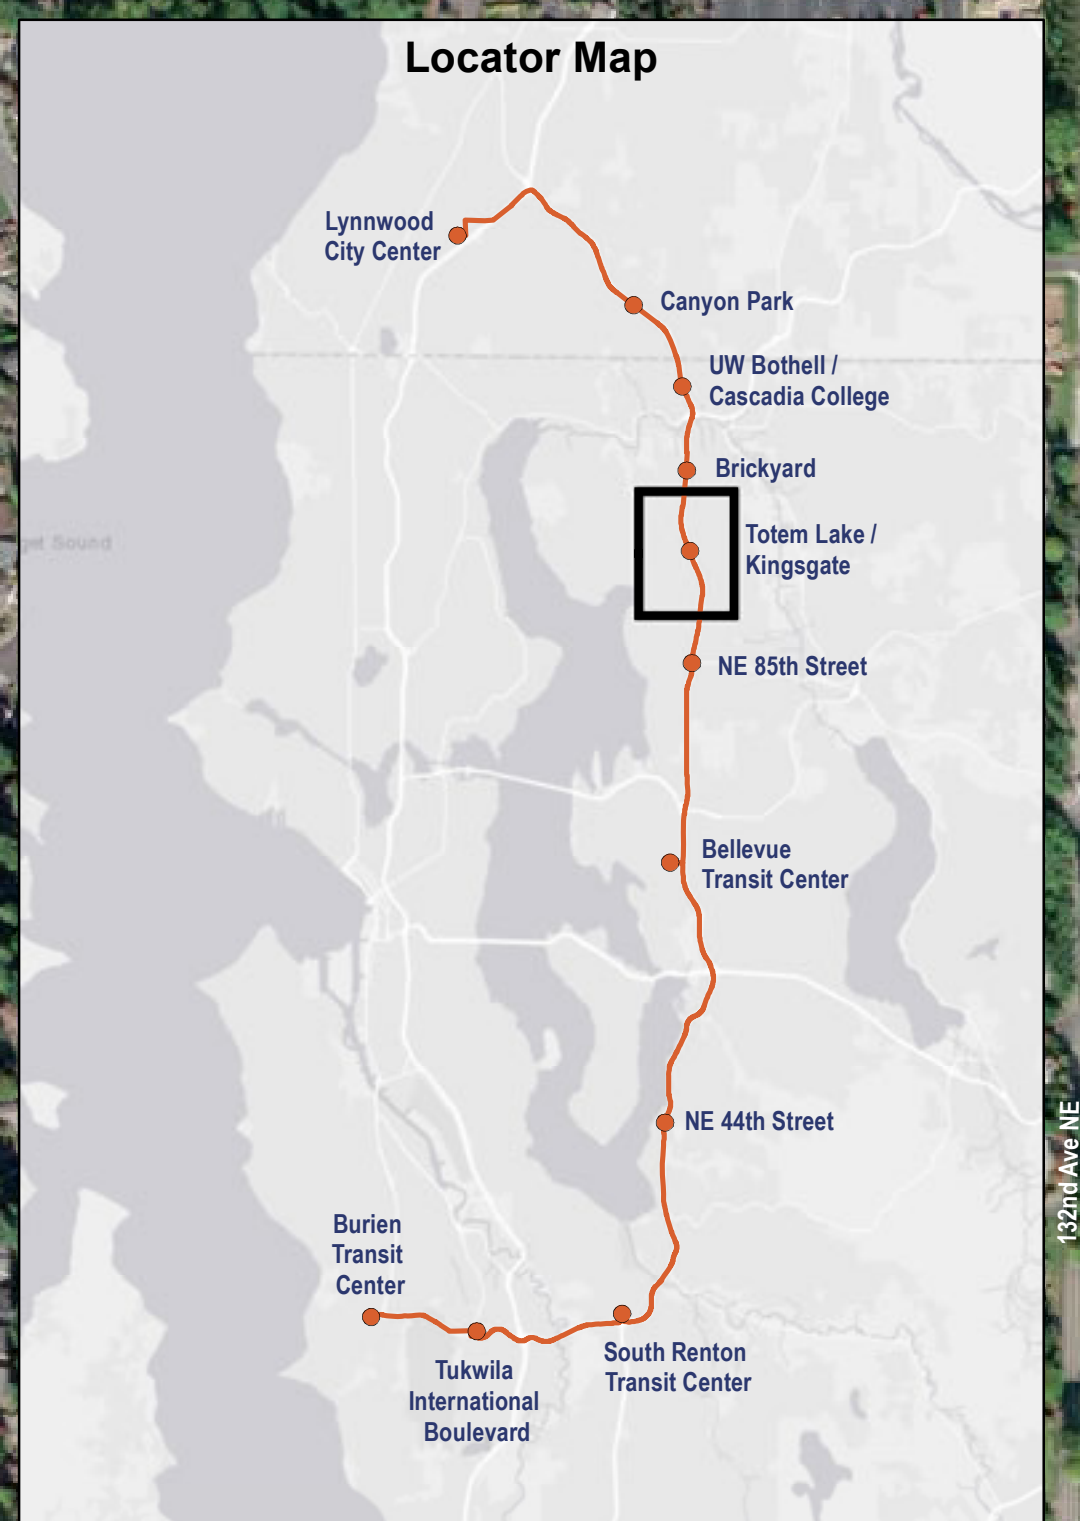

# Totem Lake / Kingsgate

**Legend**

- I-405 BRT Station Areas
- I-405 BRT Corridor
- County boundary
- City boundary

# NE 85th Street

Connection to downtown Kirkland

KIRKLAND

**Legend**

- I-405 BRT Station Areas
- I-405 BRT Corridor
- County boundary
- City boundary

**NORTH**

0 500 1,000 2,000 Feet

**Locator Map**

Lynnwood City Center  
Canyon Park  
UW Bothell / Cascadia College  
Brickyard  
Totem Lake / Kinggate  
NE 85th Street  
Bellevue Transit Center  
NE 44th Street  
South Renton Transit Center  
Tukwila International Boulevard  
Burien Transit Center

# Bellevue Transit Center

**Legend**  
I-405 BRT Station Areas  
I-405 BRT Corridor  
County boundary  
City boundary

0 500 1,000 2,000 Feet  
NORTH