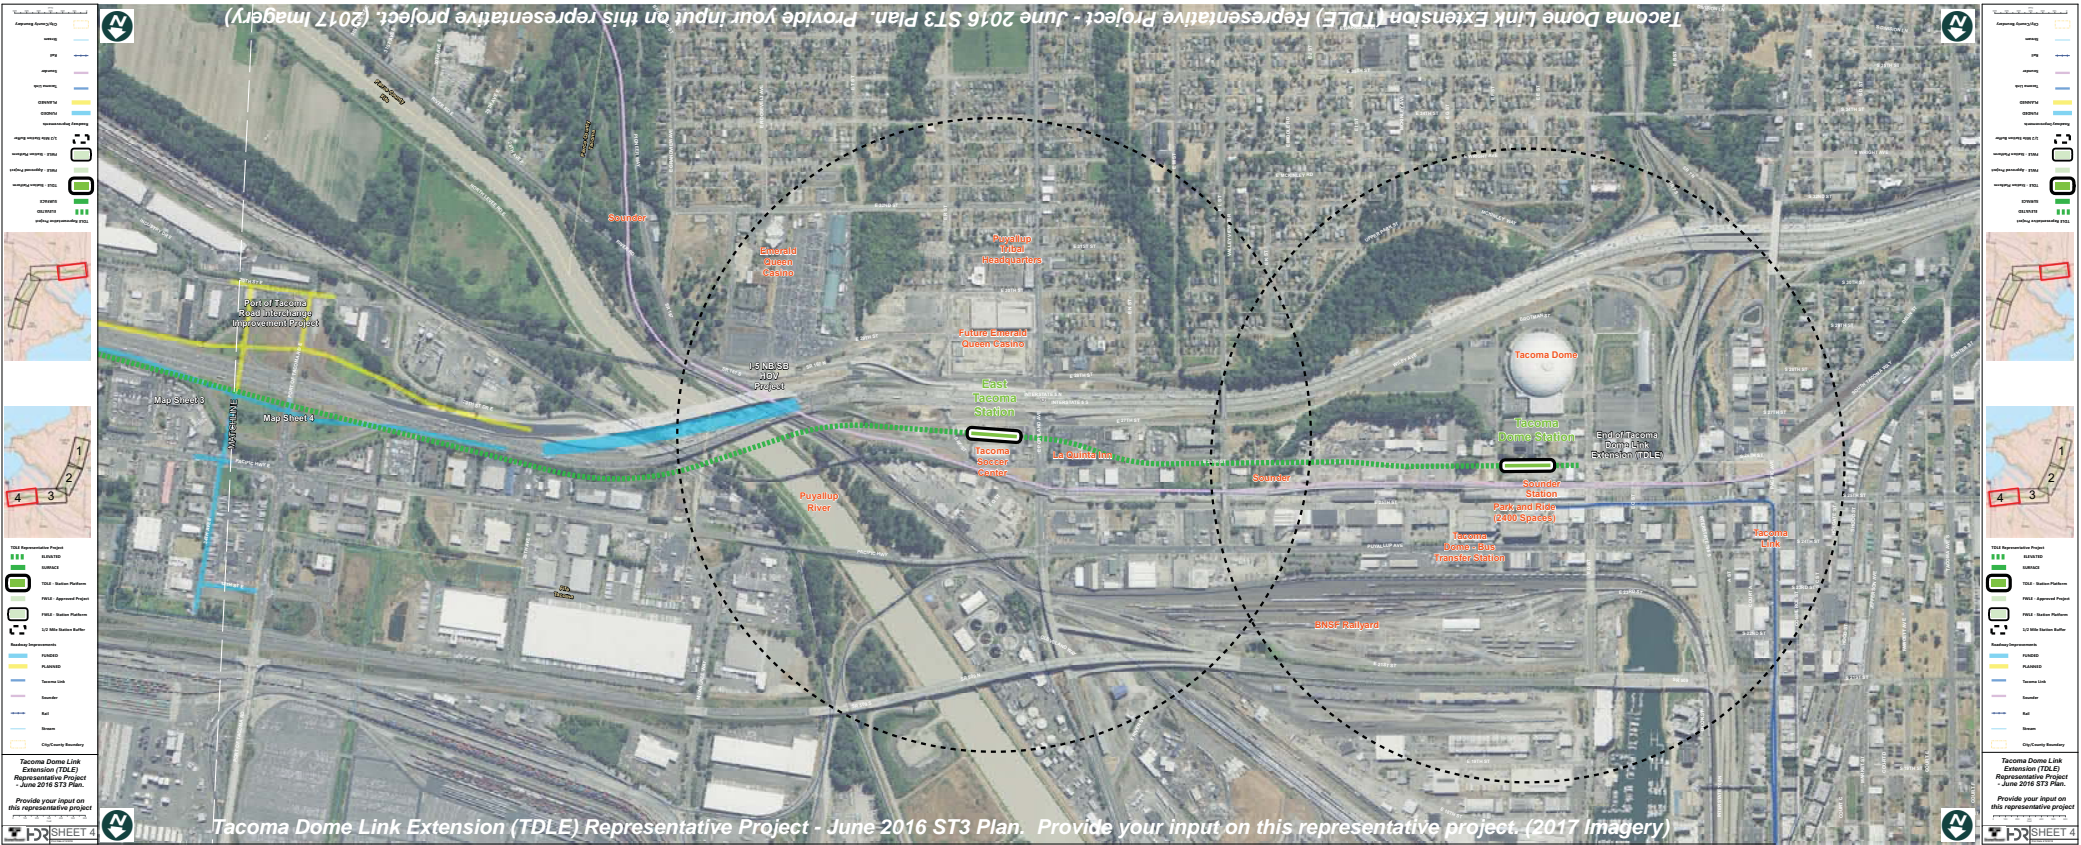

Tacoma Dome Link Extension (TDLE) Representative Project - June 2016 ST3 Plan. Provide your input on this representative project. (2017 Imagery)

Tacoma Dome Link Extension (TDLE) Representative Project - June 2016 ST3 Plan. Provide your input on this representative project. (2017 Imagery)