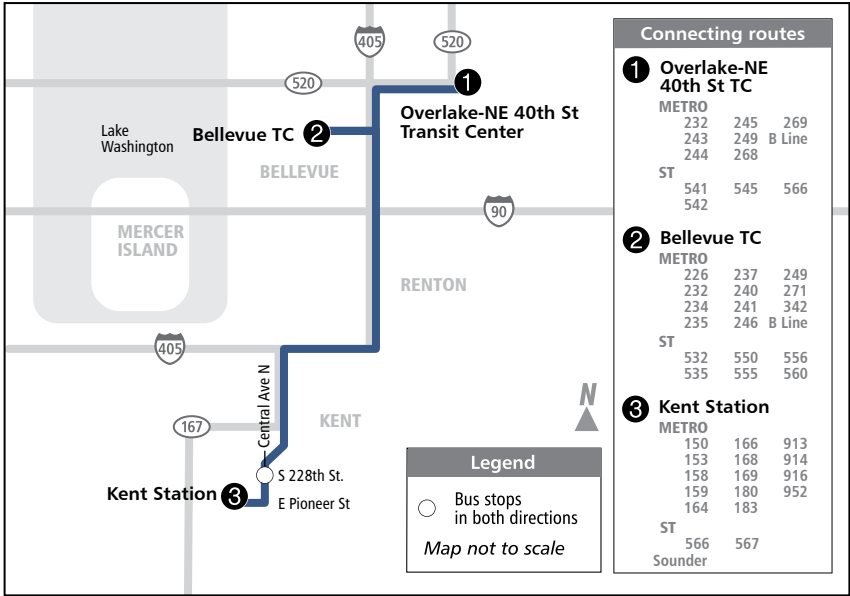

Route

EFFECTIVE SEPTEMBER 23, 2018 THROUGH MARCH 23, 2019

567

Kent–Overlake

To Overlake

To Kent

Northbound	Weekday		
Kent Station	Bellevue TC	Overlake TC	
5:25am	5:56	6:03	
5:50	6:21	6:28	
6:15	6:48	6:58	
6:35	7:13	7:24	
6:55	7:33	7:44	
7:15	8:00	8:13	
7:35	8:21	8:34	
7:55	8:41	8:54	
8:25	9:08	9:22	
11:05	11:36	11:49	

Southbound	Weekday		
Overlake TC	Bellevue TC	Kent Station	Kent Station
1:55PM	2:12	2:48	2:55
2:28	2:49	3:28	3:35
2:44	3:06	3:48	3:55
3:04	3:26	4:08	4:15
3:19	3:41	4:28	4:35
3:38	4:00	4:48	4:55
3:56	4:19	5:08	5:15
4:19	4:44	5:33	5:40
4:45	5:13	5:58	6:05
5:30	6:00	6:43	6:50

Buses departing Kent Station will wait for Sounder arrivals before departing.

* This is an estimated timepoint for public guidance only. Buses will proceed on arrival to the next timepoint. This may be before the time shown on our schedule.