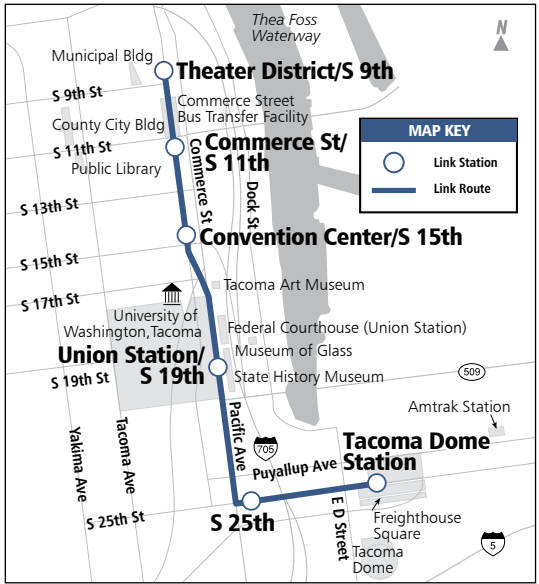

Tacoma Link

Tacoma Link trains run every 12-24 minutes Monday through Friday, every 12 minutes on Saturday and every 24 minutes on Sunday through downtown Tacoma. On holidays, Tacoma Link runs a Sunday schedule.

Weekday

Northbound		Southbound	
Tacoma Dome	Theater District	Theater District	Tacoma Dome
5:00AM	5:10	5:12AM	5:22
5:24	5:34	5:36	5:46
5:48	5:58	6:00	6:10
6:12	6:22	6:24	6:34
6:36	6:46	6:48	6:58
<i>Trains run every 12 minutes</i>			
8:00PM	8:10	8:12PM	8:22
8:24	8:34	8:36	8:46
8:48	8:58	9:00	9:10
9:12	9:22	9:24	9:34
9:36	9:46	9:48	9:58
10:00	10:10	10:12	10:22

Sunday / holiday

Northbound		Southbound	
Tacoma Dome	Theater District	Theater District	Tacoma Dome
9:48AM	9:58	10:00AM	10:10
10:12	10:22	10:24	10:34
10:36	10:46	10:48	10:58
11:00	11:10	11:12	11:22
11:24	11:34	11:36	11:46
11:48	11:58	12:00PM	12:10
12:12PM	12:22	12:24	12:34
12:36	12:46	12:48	12:58
1:00	1:10	1:12	1:22
1:24	1:34	1:36	1:46
1:48	1:58	2:00	2:10
2:12	2:22	2:24	2:34
2:36	2:46	2:48	2:58
3:00	3:10	3:12	3:22
3:24	3:34	3:36	3:46
3:48	3:58	4:00	4:10
4:12	4:22	4:24	4:34
4:36	4:46	4:48	4:58
5:00	5:10	5:12	5:22
5:24	5:34	5:36	5:46
5:48	5:58	6:00	6:10

Saturday

Northbound		Southbound	
Tacoma Dome	Theater District	Theater District	Tacoma Dome
7:48AM	7:58	8:00AM	8:10
<i>Trains run every 12 minutes</i>			
10:00PM	10:10	10:12PM	10:22