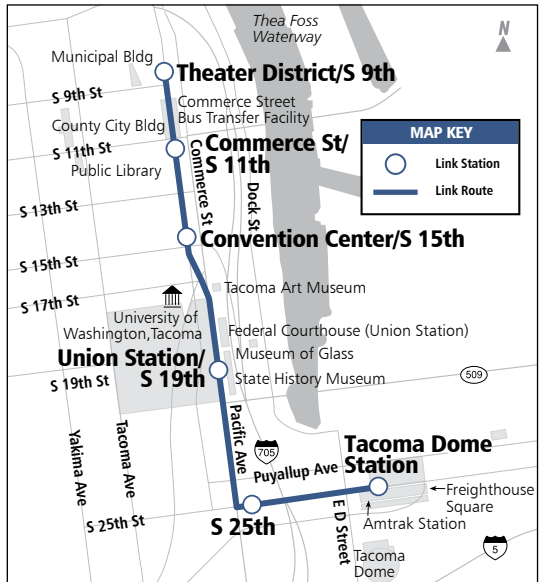

Tacoma Link

Tacoma Link trains run every 12-24 minutes Monday through Friday, every 12 minutes on Saturday and every 24 minutes on Sunday through downtown Tacoma. On holidays, Tacoma Link runs a Sunday schedule.

Weekday

Northbound		Southbound	
Tacoma Dome	Theater District	Theater District	Tacoma Dome
5:00AM	5:10	5:12AM	5:22
5:24	5:34	5:36	5:46
5:48	5:58	6:00	6:10
6:12	6:22	6:24	6:34
6:36	6:46	6:48	6:58
<i>Trains run every 12 minutes</i>			
8:00PM	8:10	8:12PM	8:22
8:24	8:34	8:36	8:46
8:48	8:58	9:00	9:10
9:12	9:22	9:24	9:34
9:36	9:46	9:48	9:58
10:00	10:10	10:12	10:22

Sunday / holiday

Northbound		Southbound	
Tacoma Dome	Theater District	Theater District	Tacoma Dome
9:48AM	9:58	10:00AM	10:10
10:12	10:22	10:24	10:34
10:36	10:46	10:48	10:58
11:00	11:10	11:12	11:22
11:24	11:34	11:36	11:46
11:48	11:58	12:00PM	12:10
12:12PM	12:22	12:24	12:34
12:36	12:46	12:48	12:58
1:00	1:10	1:12	1:22
1:24	1:34	1:36	1:46
1:48	1:58	2:00	2:10
2:12	2:22	2:24	2:34
2:36	2:46	2:48	2:58
3:00	3:10	3:12	3:22
3:24	3:34	3:36	3:46
3:48	3:58	4:00	4:10
4:12	4:22	4:24	4:34
4:36	4:46	4:48	4:58
5:00	5:10	5:12	5:22
5:24	5:34	5:36	5:46
5:48	5:58	6:00	6:10

Saturday

Northbound		Southbound	
Tacoma Dome	Theater District	Theater District	Tacoma Dome
7:48AM	7:58	8:00AM	8:10
<i>Trains run every 12 minutes</i>			
10:00PM	10:10	10:12PM	10:22