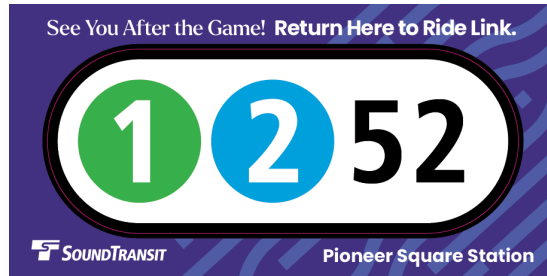

Preferred Station Signage

Preferred Station Souvenir Stickers

Stickers given that remind fans to return to preferred stations after the game.

Ambassador Signage

Ambassador backpack flags

Sound Transit vests and flags make it easier to locate ambassadors in large crowds.