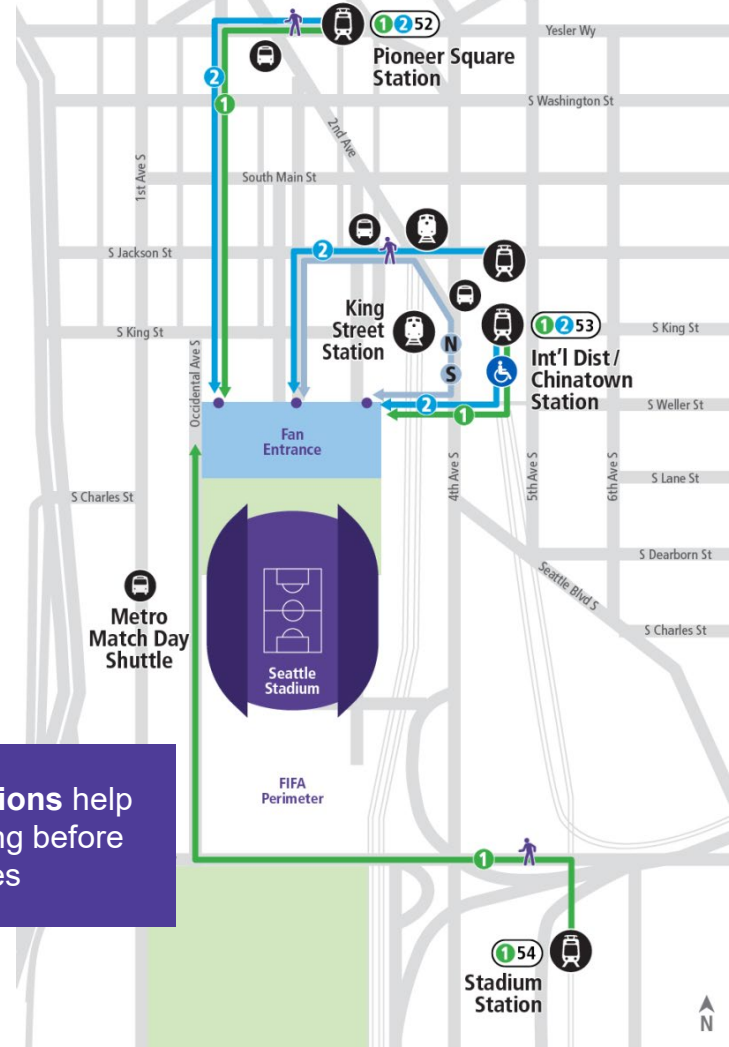

World Cup - Passenger Experience

We are ready to ensure everyone has a rider experience that is safe, welcoming, intuitive, and meets all accessibility standards.

- Emergency Operations Center activated
- Know Before You Go video campaign
- Increased service
- Preferred stations for better crowd flows
- Increased staffing support
- Accessibility

Update on tournament in June

Preferred stations help reduce crowding before and after games