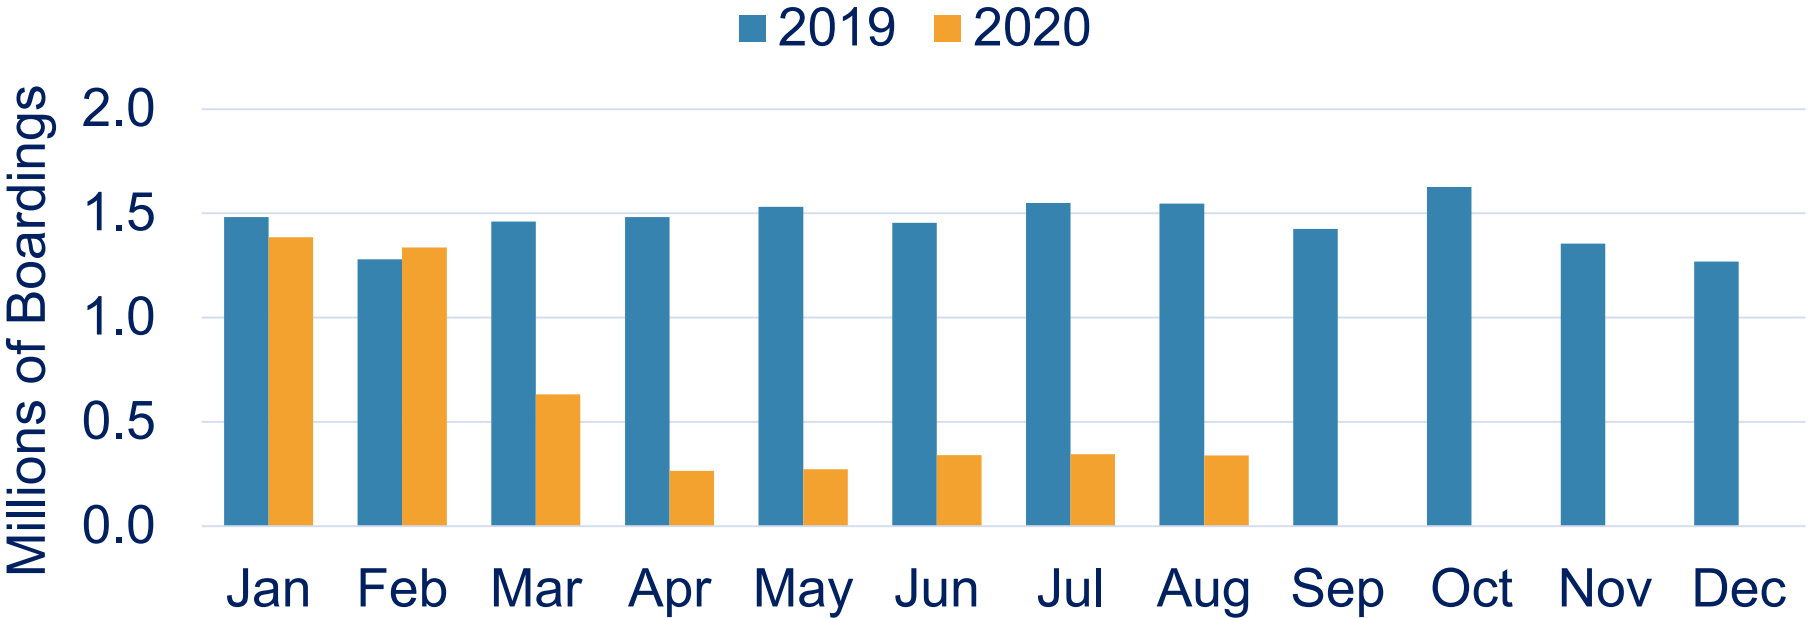

Ridership Experience Metric Review

Data through August of 2020

10/1/2020

Why we are here

- Provide a high level recap for ridership by mode
- Today we are here to provide information

Ridership - Total System

Ridership – Link Light Rail

Ridership – ST Express

Ridership – Sounder

Ridership – Tacoma Link

Thank you.

 [soundtransit.org](https://www.soundtransit.org)