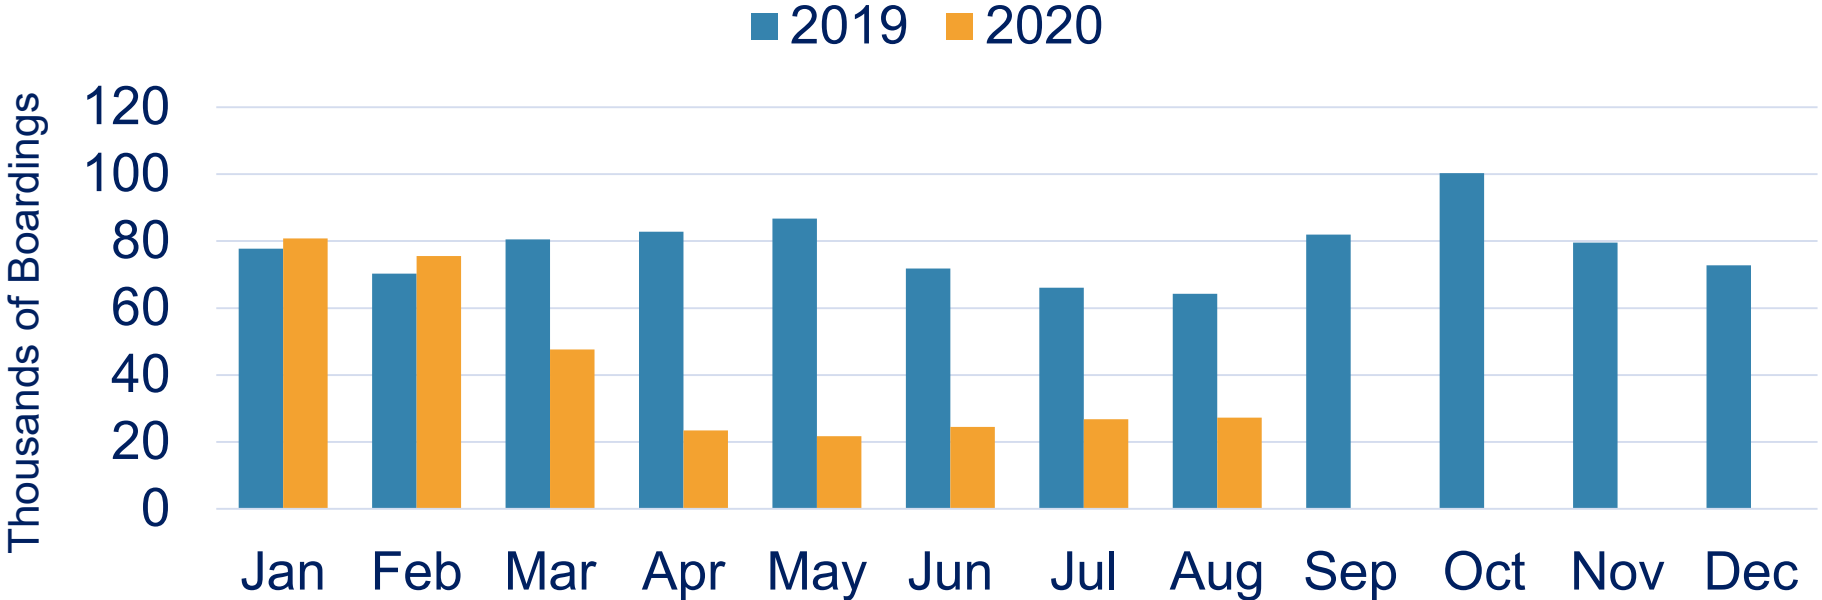

Ridership – Link Light Rail

Ridership – ST Express

Ridership – Sounder

Ridership – Tacoma Link

Thank you.

 [soundtransit.org](https://www.soundtransit.org)