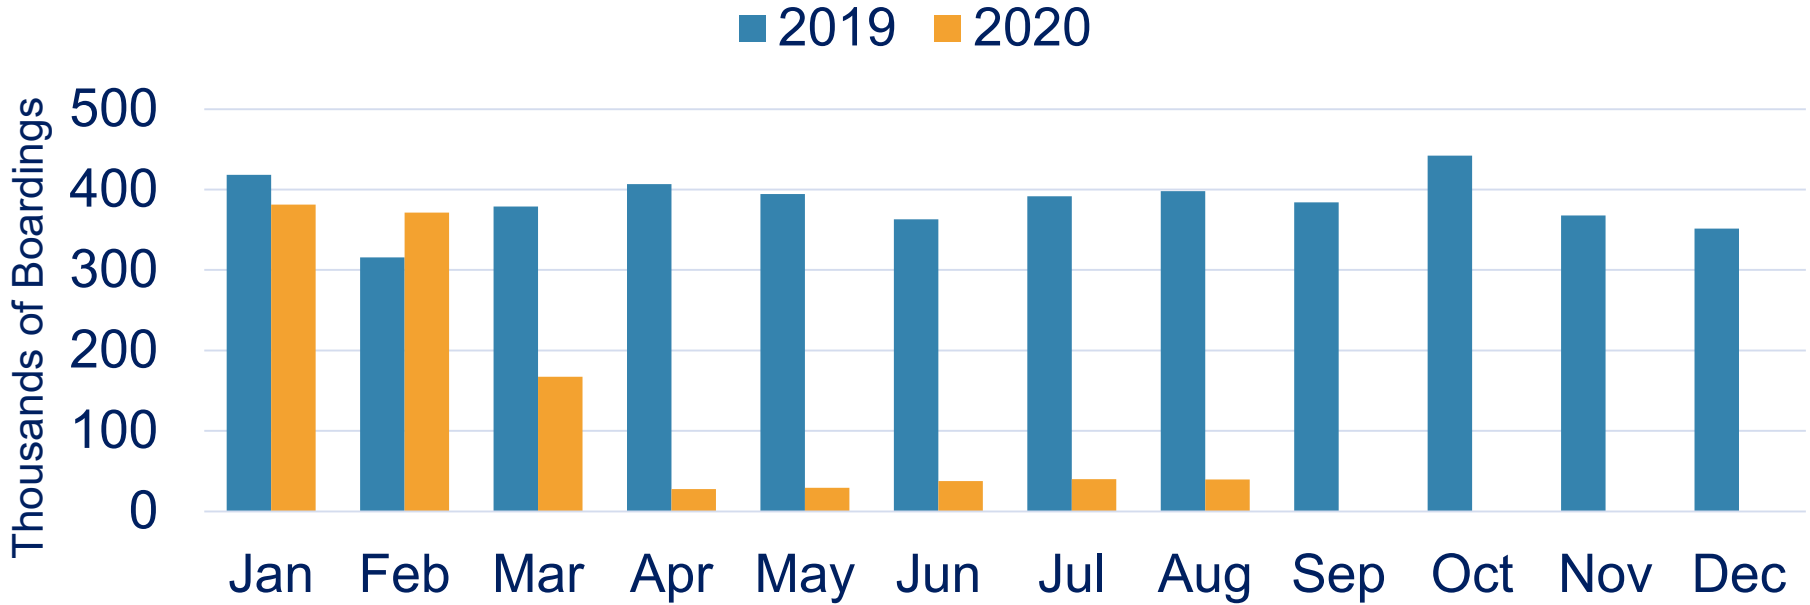

Ridership Experience Metric Review

Data through August of 2020

10/1/2020

Why we are here

- Provide a high level recap for ridership by mode
- Today we are here to provide information

Ridership - Total System

Ridership – Link Light Rail

Ridership – ST Express

Ridership – Sounder

Ridership – Tacoma Link

Thank you.

 [soundtransit.org](https://www.soundtransit.org)