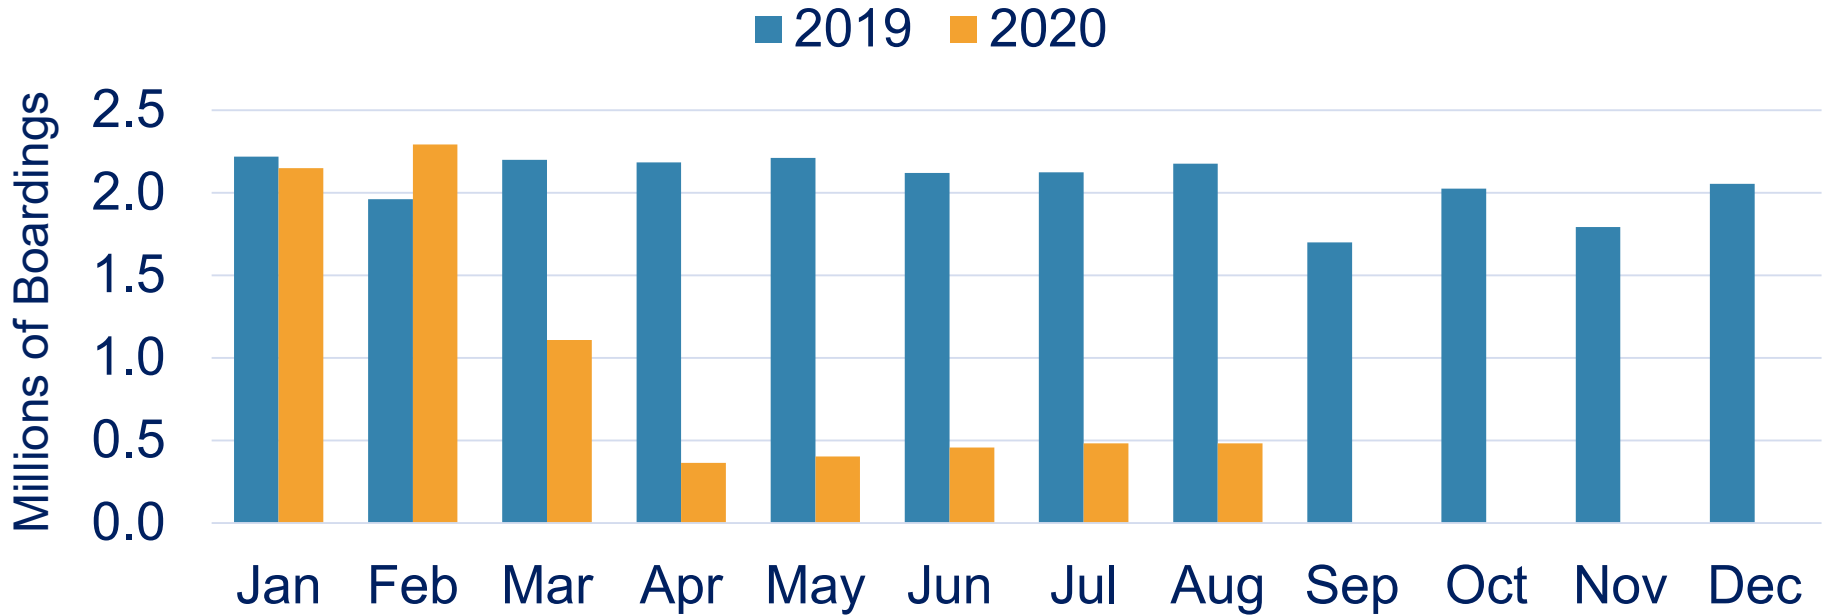

Ridership Experience Metric Review

Data through August of 2020

10/1/2020

Why we are here

- Provide a high level recap for ridership by mode
- Today we are here to provide information

Ridership - Total System

Ridership – Link Light Rail

Ridership – ST Express

Ridership – Sounder

Ridership – Tacoma Link

Thank you.

 [soundtransit.org](https://www.soundtransit.org)