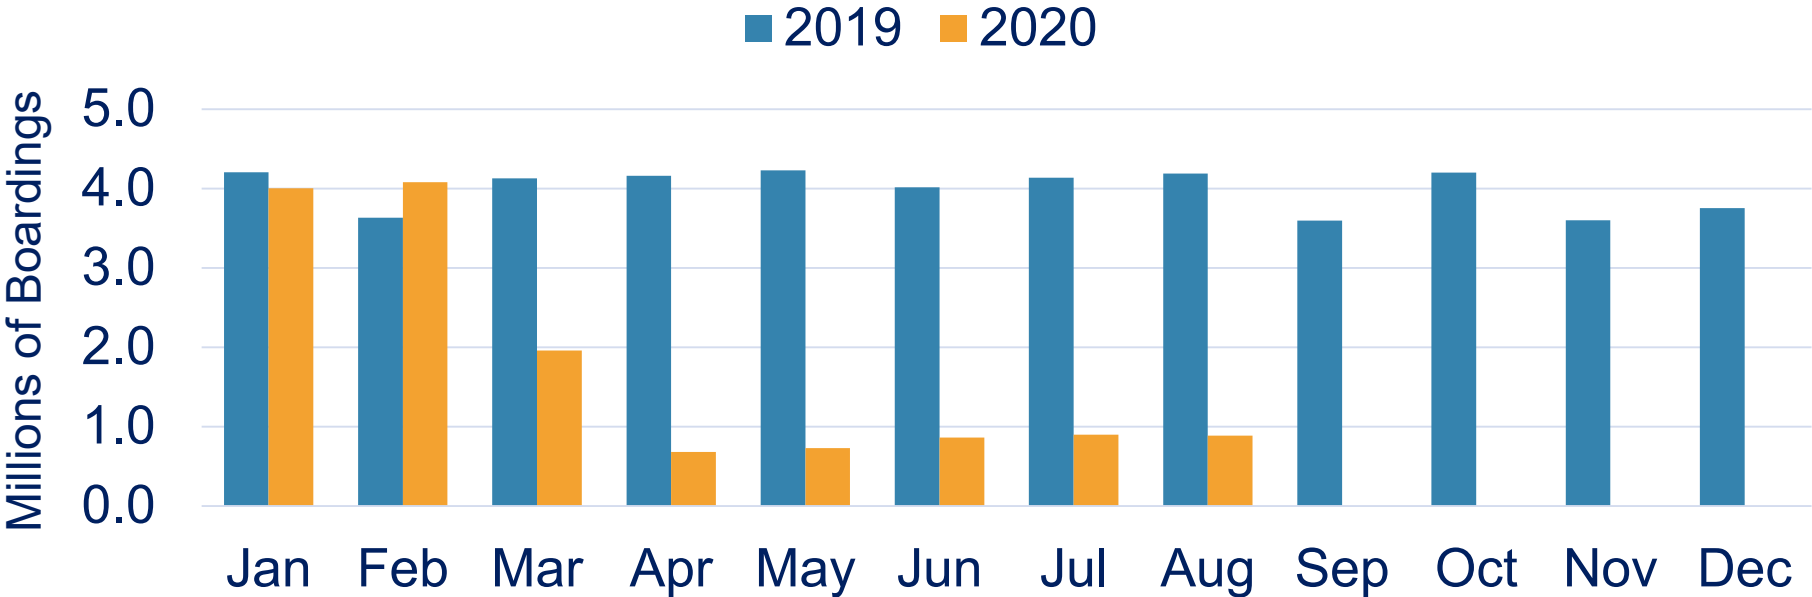

Ridership Experience Metric Review

Data through August of 2020

10/1/2020

Why we are here

- Provide a high level recap for ridership by mode
- Today we are here to provide information

Ridership - Total System

Ridership – Link Light Rail

Ridership – ST Express

Ridership – Sounder

Ridership – Tacoma Link

Thank you.

 [soundtransit.org](https://www.soundtransit.org)