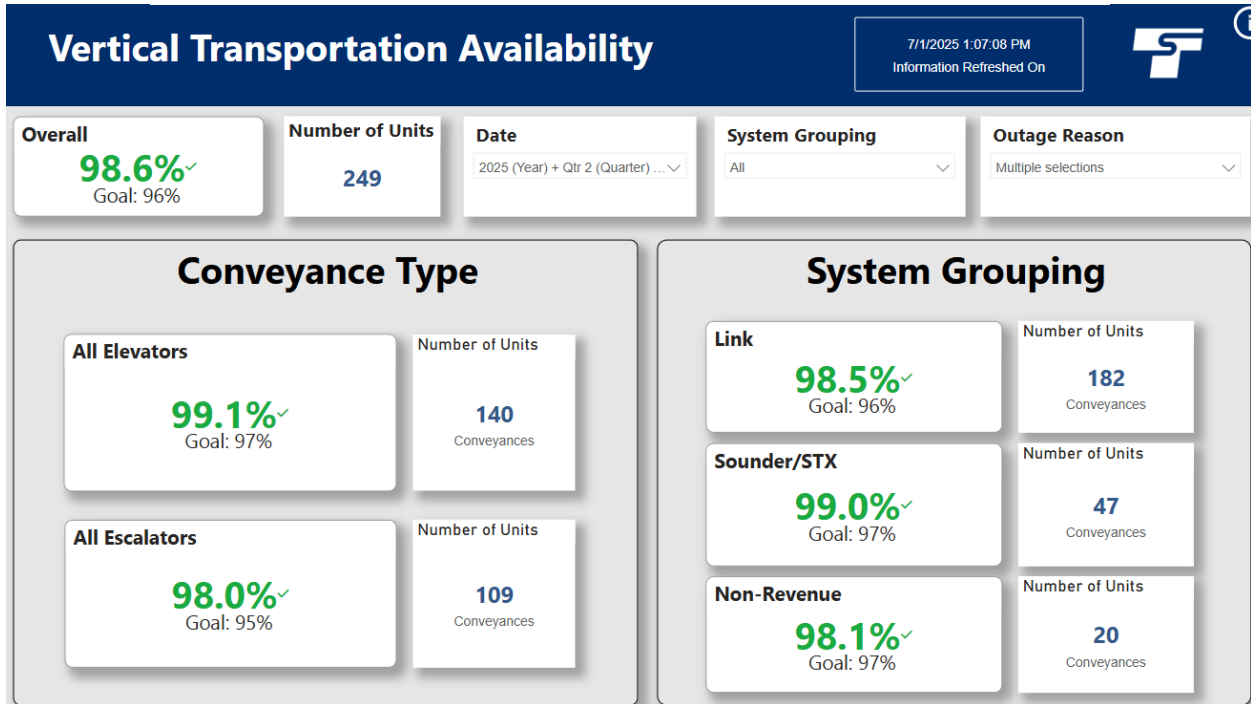

Vertical Transportation

For an up-to-date, interactive and more detailed look at escalator and elevator performance, please see: <https://www.soundtransit.org/ride-with-us/system-performance-tracker/accessible>

*Availability shown below is for all categories of outage reasons.

- All system grouping met or exceeded target availability for the month of June 2025.

- Power Outages saw the largest month-over-month increase and saw the most dramatic jump in outage reason (+144.4%).
- Mechanical and misuse outages remained consistent from the previous month of May.