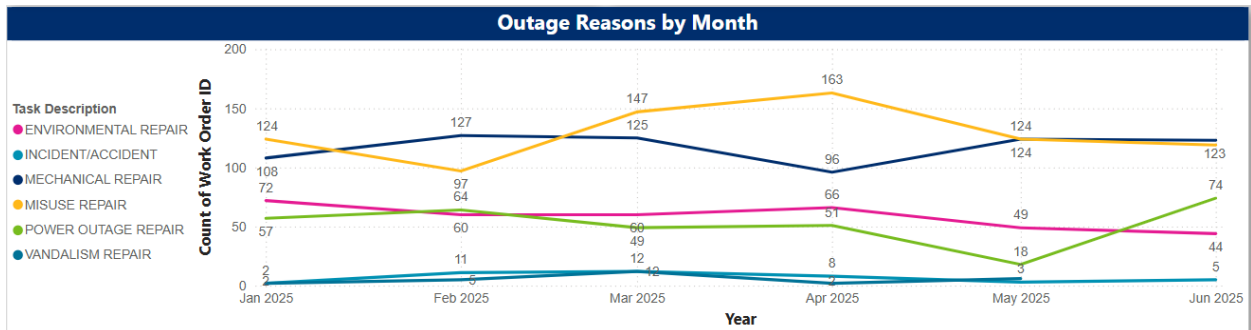

Vertical Transportation

For an up-to-date, interactive and more detailed look at escalator and elevator performance, please see: <https://www.soundtransit.org/ride-with-us/system-performance-tracker/accessible>

*Availability shown below is for all categories of outage reasons.

- All system grouping met or exceeded target availability for the month of June 2025.

- Power Outages saw the largest month-over-month increase and saw the most dramatic jump in outage reason (+144.4%).
- Mechanical and misuse outages remained consistent from the previous month of May.