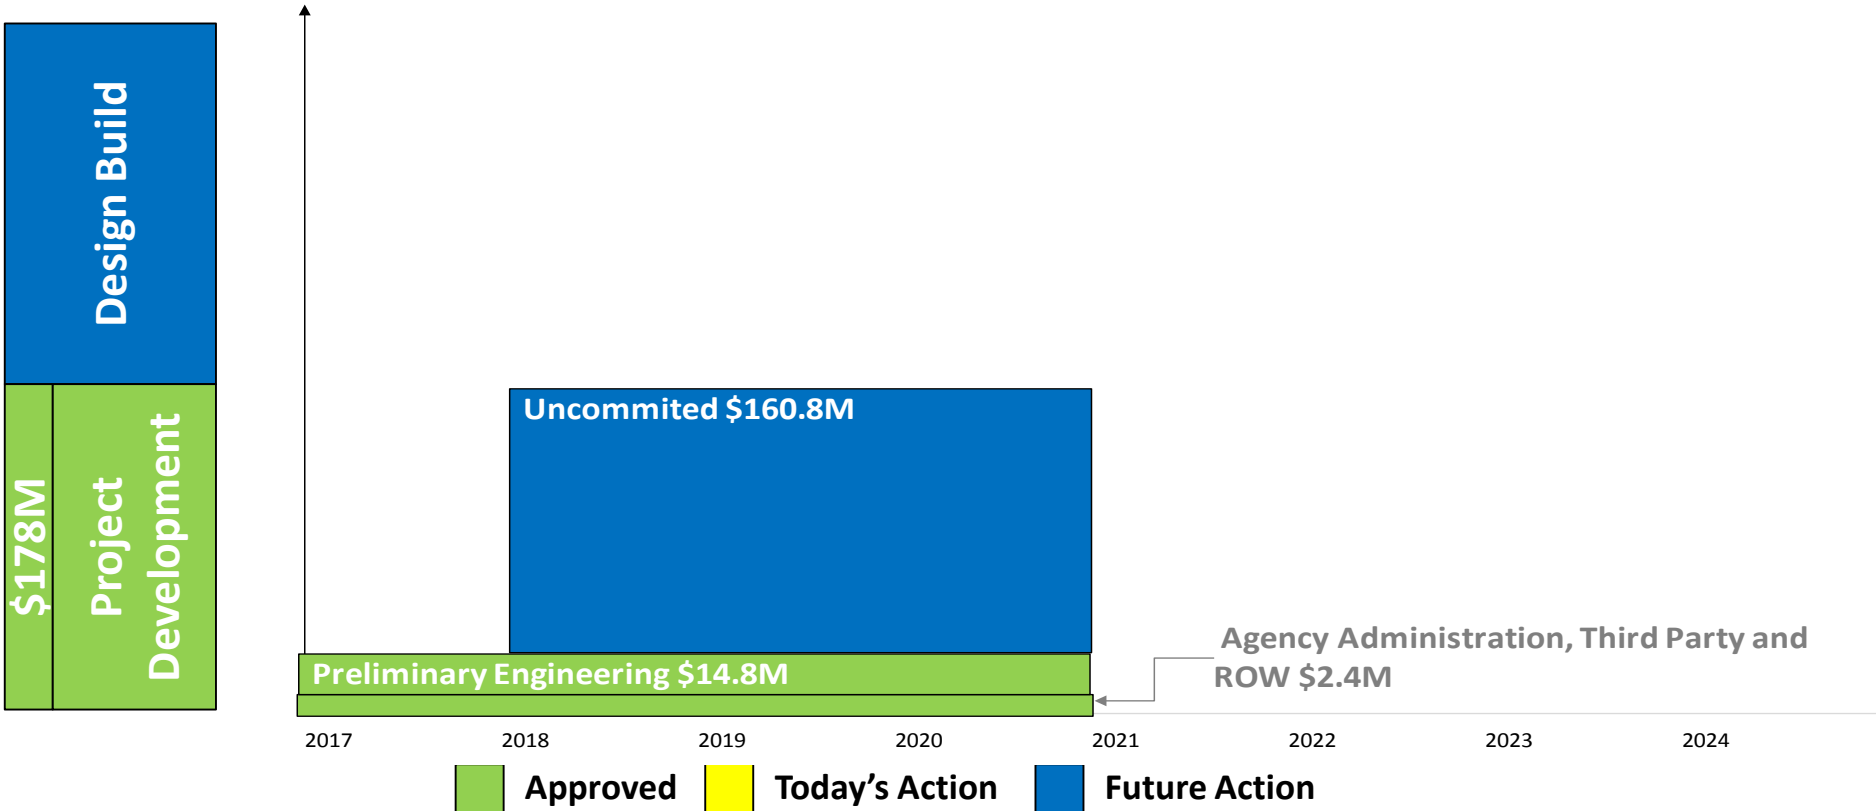

A low-angle, close-up photograph of a white and blue Sound Transit train at a station platform. The train's windows and doors are visible, and the platform's glass roof is seen in the upper left. A semi-transparent dark grey banner is overlaid across the middle of the image, containing white text.

Downtown Redmond Link Extension

Motion No. M2018-34 Paramatrix Contract

The Sound Transit logo, consisting of a stylized white 'S' and 'T' symbol, is positioned to the left of the text.

SOUNDTRANSIT

DOWNTOWN REDMOND LINK EXTENSION: Authorized Project Allocation \$178M

ALLOCATION \$ COMMITMENTS

DOWNTOWN REDMOND LINK EXTENSION: Authorized Project Allocation \$178M

ALLOCATION \$ COMMITMENTS